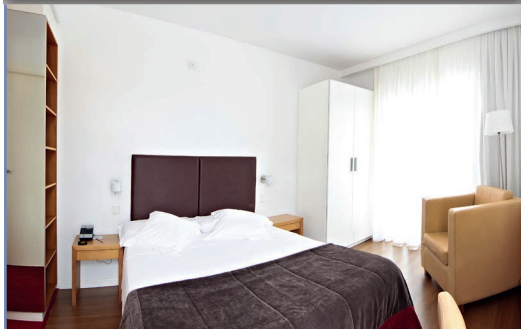

## DOUBLE STANDARD ROOM

- **Room Size:** 18 Sqm
- **Bedding:** Double bed only
- **Balcony Size:** Small balcony (1 sqm)
- **Bathroom:** ensuite with shower
- **Max. capacity:** 2 adults & 1 baby
- **Cots available** (subject to request)
- **Views:** Mountain or city (Subject to availability)

## DOUBLE SUPERIOR ROOM

- **Room Size:** 25 Sqm
- **Bedding:** Twin beds (possible as a double under previous request)
- **Balcony Size:** Large balcony (8 sqm)
- **Bathroom:** ensuite with separate bathtub & shower
- **Max. capacity:** 3 adults or 2 adults with 2 children (with extra beds)
- **Cots available** (subject to request)
- **Views:** Mountain or pool side (Subject to availability)

## DOUBLE SUPERIOR ROOM WITH SEAVIEW

- **Room Size:** 25 Sqm
- **Bedding:** Twin beds (possible as a double under previous request)
- **Balcony Size:** Large balcony (8 sqm)
- **Bathroom:** ensuite with separate bathtub & shower
- **Max. capacity:** 3 adults (with extra bed)
- **Cots available** (subject to request)
- **Views:** Sea side & pool

## JUNIOR SUITE WITH SEAVIEW

- **Room Size:** 50 Sqm
- **Bedding:** Twin beds (possible as a double under previous request)
- **Balcony Size:** Large balcony (16 sqm)
- **Bathroom:** ensuite with separate Jacuzzi bathtub & shower
- **Max. capacity:** 3 adults or 2 adults with 2 children (with extra beds)
- **Cots available** (subject to request)
- **Views:** Sea side & pool