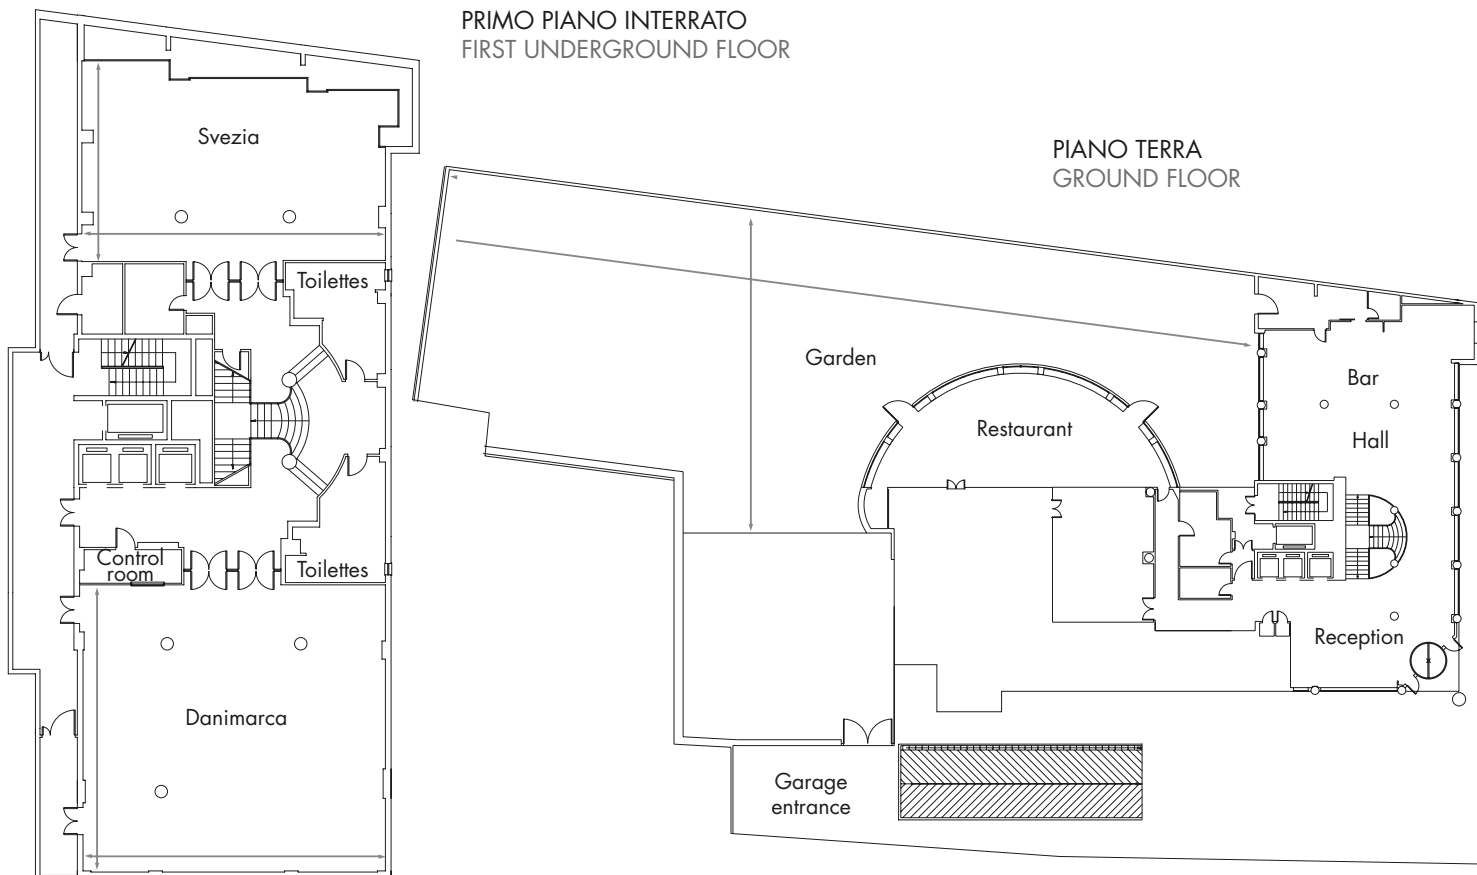

- Shuttle service to the "Amendola" metro stop during high season.
- Fitness suite and sauna.
- "Pillowow" the choice of the preferred pillow.
- Private garage.
- The hotel is outside of area C.

Air Terminal Malpensa Express - 2,8 km
Air Terminal Malpensa Express - 2,8 km

Centro città
City centre

Linea Lilla fermata Gerusalemme - 100 mt
Lilac Line Gerusalemme station - 100 mt

MiCo/Fiera Milano City - 900 mt
MiCo/Fiera Milano City - 900 mt

Attrezzature standard gratuite:
Free standard meeting equipment: