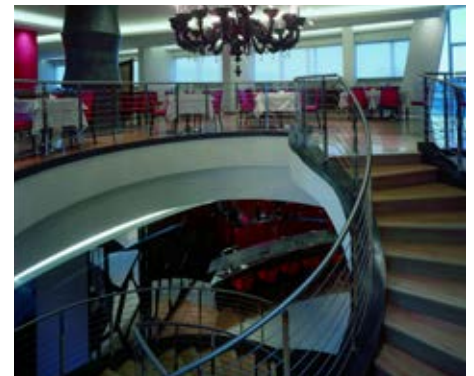

BUONO A SAPERSI

- Servizio navetta gratuito da/per la fiera (nei periodi fieristici).
- Servizio navetta da/per l'aeroporto di Malpensa (a pagamento, gratuito per la camera executive).
- Garage con 70 posti e parcheggio privati.
- "Pillowow" scelta della tipologia di cuscino preferita.

The unique hotel structure is based on the concept of movement. Located on the way to Milan-Malpensa airport, the hotel is a modern facility with 11 floors, 160 rooms and 5 meeting rooms. The bar is large and welcoming and the restaurant is on a split level and is charming and versatile.

THE ROOMS

160 rooms with a surface area of between 19 m² and 26 m².

RESTAURANTS

The UNA Restaurant offers national and international dishes with a weekly theme when typical regional recipes are on offer. The "à la carte" menu changes with the seasons using the first fruits in delicious recipes chosen by the Chef. Maximum capacity: 130 people.

KEY FEATURES

- Strategically located 25 km from the centre of Milan and the Milan Malpensa airport. Milan's exhibition centre Rho-Però is only 13 km away.
- Free minibar starting from the superior room.
- Free Wi-fi connection.

GOOD TO KNOW

- Free shuttle service to and from the exhibition centre (during exhibition times).
- Shuttle service to and from Malpensa airport (at a cost, free for executive rooms).
- Garage with 70 spaces and private parking.
- "Pillowow" the choice of the preferred pillow.

Malpensa (MXP) - 25 km
Malpensa (MXP) - 25 km

Milano - 29 km
Milan - 29 km

Malpensa Express - 10 km
Malpensa Express - 10 km

A8 MI-VA uscita Legnano - 300 mt
A8 MI-VA Legnano exit - 300 mt

Fiera Milano Rho-Però - 15 km
Exhibition center Rho-Però - 15 km