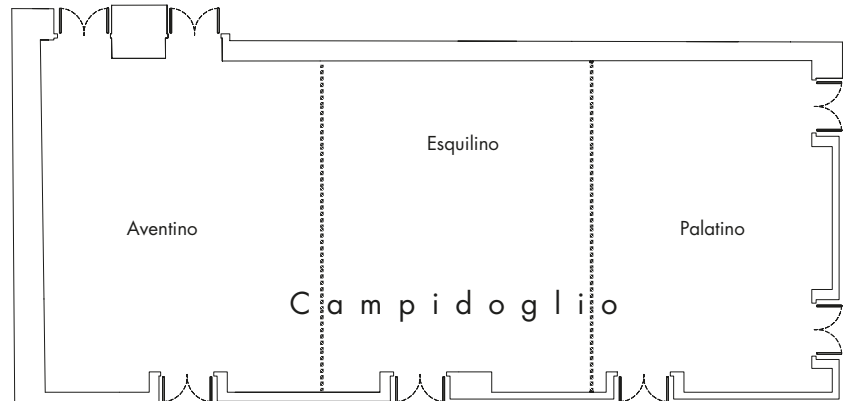

A1 MI-NA uscita Roma Est - 20 km
A1 MI-NA exit Roma Est - 20 km

Nuova Fiera di Roma - 23 km
Exhibition centre - 23 km

PIANO TERRA
GROUND FLOOR

Attrezzature standard gratuite:
Free standard meeting equipment: