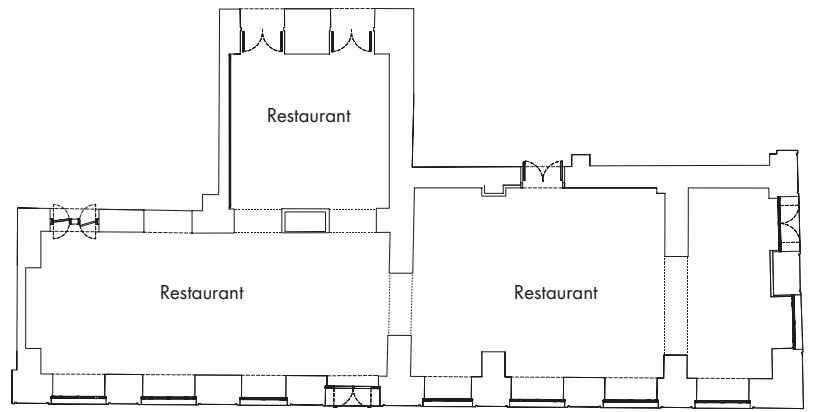

A1 MI-NA uscita Roma Est - 20 km
A1 MI-NA exit Roma Est - 20 km

Nuova Fiera di Roma - 23 km
Exhibition centre - 23 km

PIANO TERRA
GROUND FLOOR

Attrezzature standard gratuite:
Free standard meeting equipment: