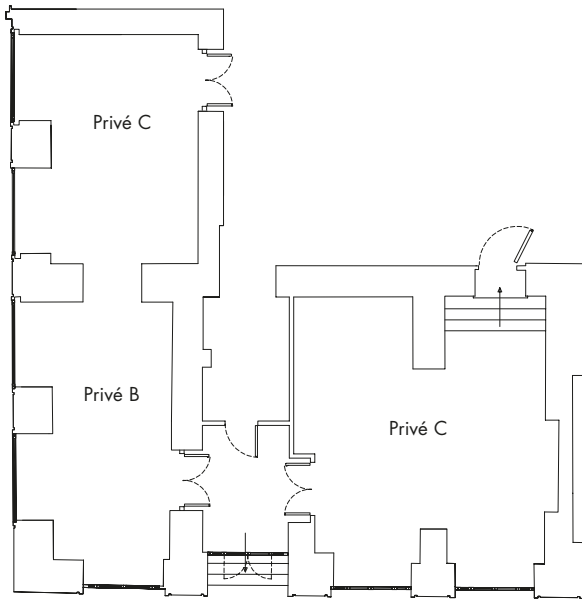

A1 MI-NA uscita Roma Est - 20 km
A1 MI-NA exit Roma Est - 20 km

Nuova Fiera di Roma - 23 km
Exhibition centre - 23 km

PIANO TERRA
GROUND FLOOR

Attrezzature standard gratuite:
Free standard meeting equipment: