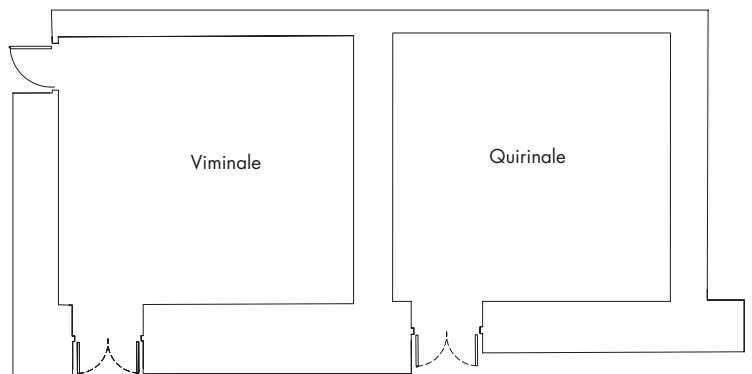

Attrezzature su richiesta:
Meeting equipment on request:

- Videobeam
- (videoproiettore collegabile a PC con grande schermo)
- LCD projector
- Videoconferenza
- Videoconference
- Puntatore laser
- Laser Marker
- Schermo gigante
- (a partire da 2x2 mt)
- Wide screen
- Proiezione diapositive
- Slide projector
- Registrazione audio
- Audio recording