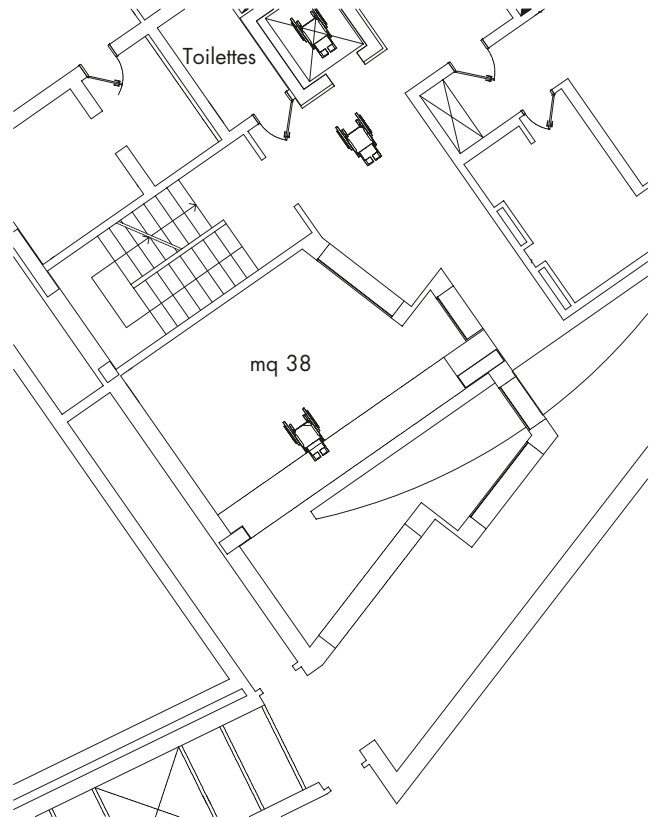

PIANO TERRA  
GROUND FLOOR

**Attrezzature standard gratuite:**  
Free standard meeting equipment:

- Lavagna a fogli mobili
- Flip Chart
- Schermo
- Screen
- Blocco note e penna
- Stationary
- Hospitality desk
- Hospitality desk