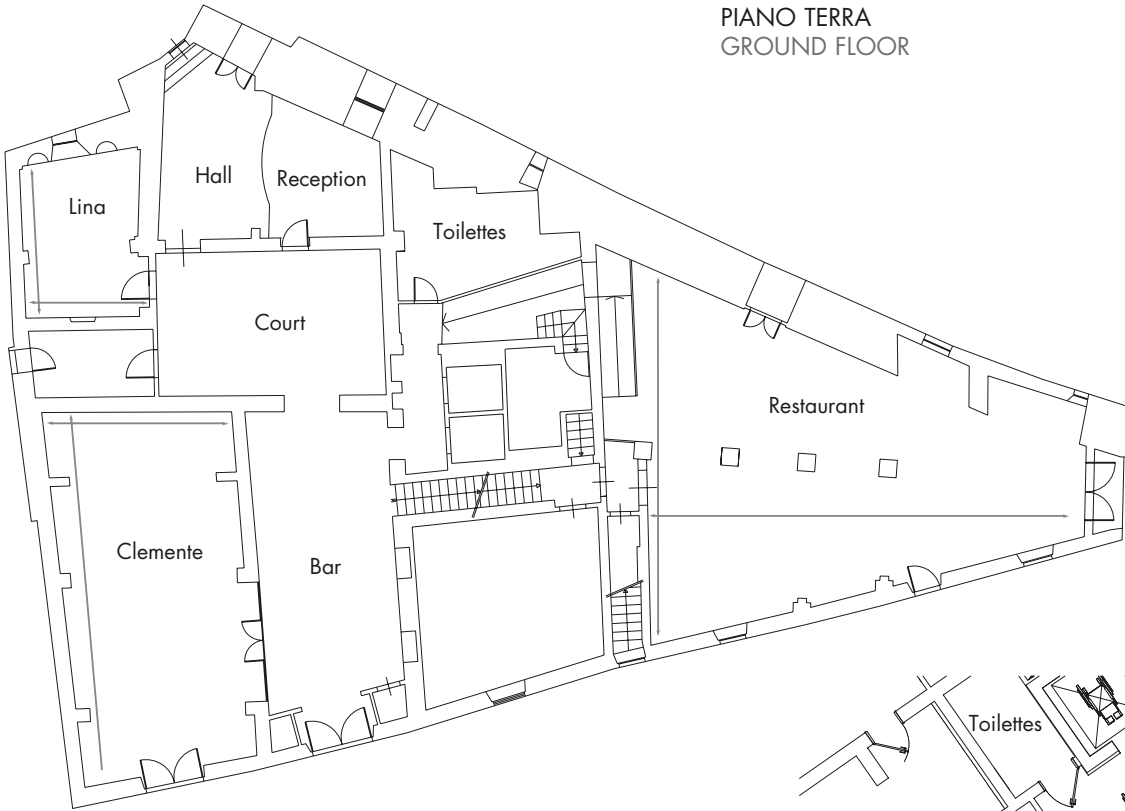

PIANO TERRA  
GROUND FLOOR

**Attrezzature standard gratuite:**  
Free standard meeting equipment:

- Lavagna a fogli mobili
- Flip Chart
- Schermo
- Screen
- Blocco note e penna
- Stationary
- Hospitality desk
- Hospitality desk