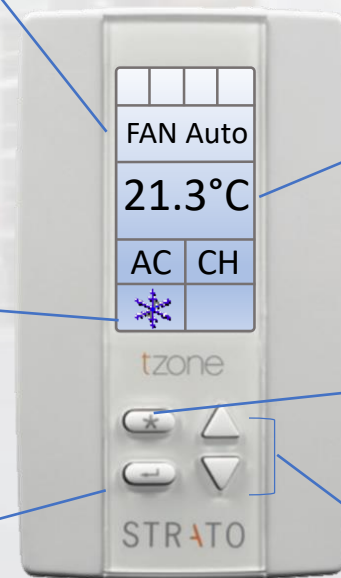

TEMPERATURE SETPOINT ADJUSTEMENT

AIR CONDITIONING

Cooling Mode

FAN CONTROL
AUTO/OFF.