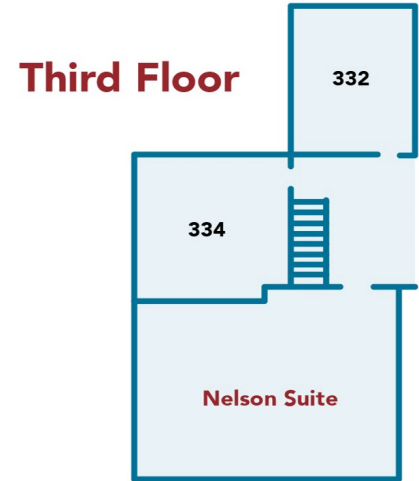

Main Lodge, Cliff House Townhomes, Log Homes & Poplar River Condominiums

Sea Villa Townhomes

Main Lodge

Main Lodge Facilities

Dining Room & Pub
 Game Room
 Swimming Pool | Sauna | Whirlpool
 Wedding/Group Space