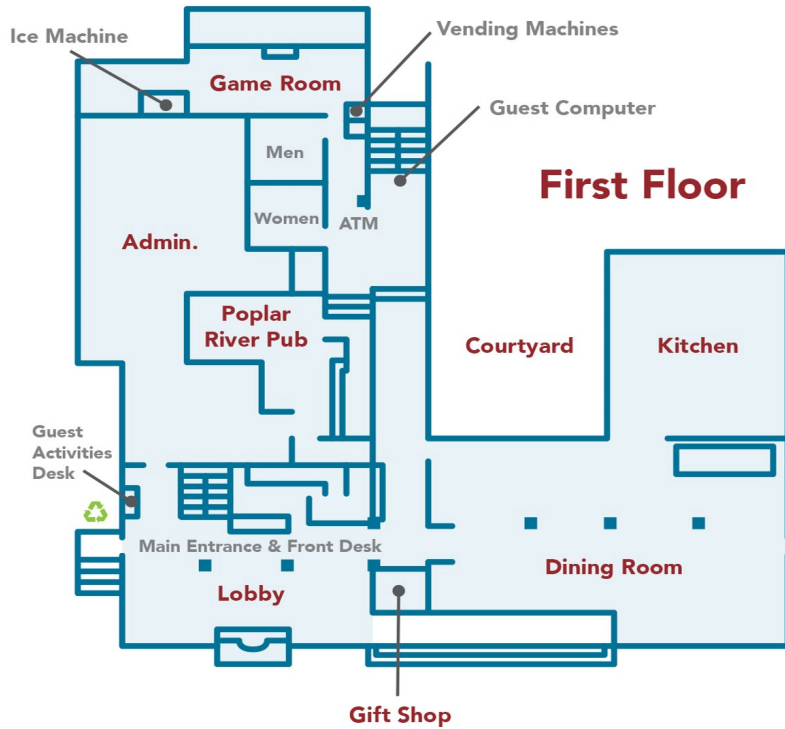

Main Lodge, Cliff House Townhomes, Log Homes & Poplar River Condominiums

Sea Villa Townhomes

Main Lodge

Main Lodge Facilities

Dining Room & Pub
 Game Room
 Swimming Pool | Sauna | Whirlpool
 Wedding/Group Space