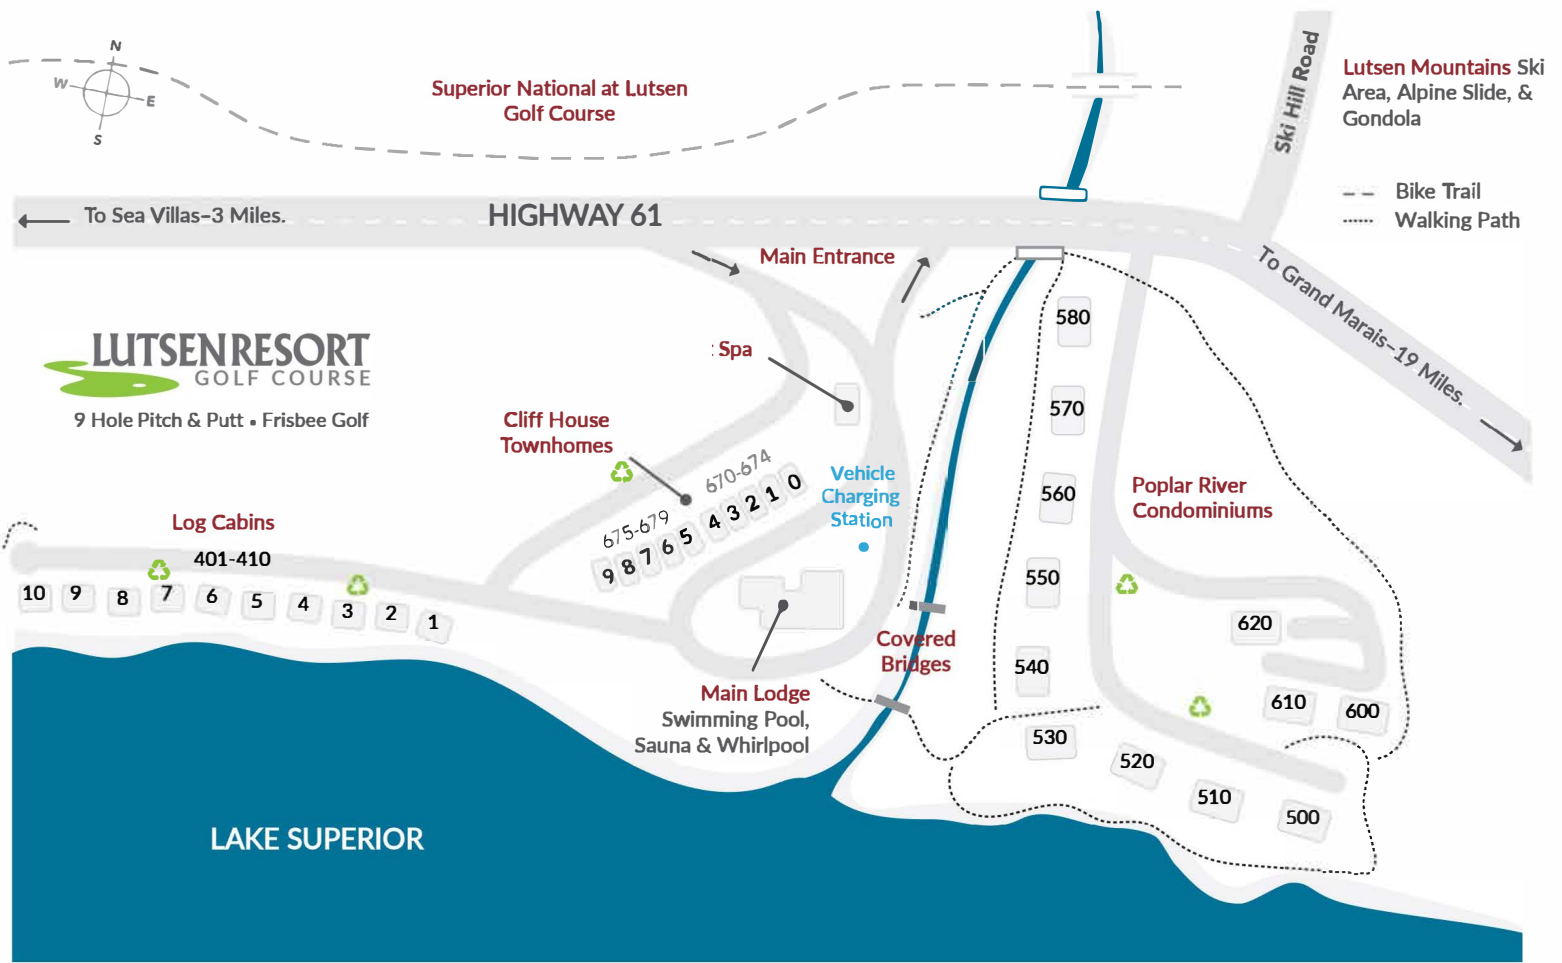

Main Lodge, Cliff House Townhomes, Log Homes & Poplar River Condominiums

Sea Villa Townhomes

Main Lodge

Main Lodge Facilities

Dining Room & Pub
 Game Room
 Swimming Pool | Sauna | Whirlpool
 Wedding/Group Space

Sea Villas Facilities

Swimming Pool | Sauna | Whirlpool
 Playground

Nearby Trails

Hiking
 Cross Country Skiing
 Alpine Skiing
 Snowmobile
 Snowshoeing Biking

Activities

Superior National 27 Hole Golf Course
 Beach
 Campfires
 Pitch & Putt Golf
 Frisbee Golf
 Shuffleboard
 Guided Hikes
 Fishing
 Guided Sea Kayak
 Stand Up Paddle Board
 Ice Skating Rink