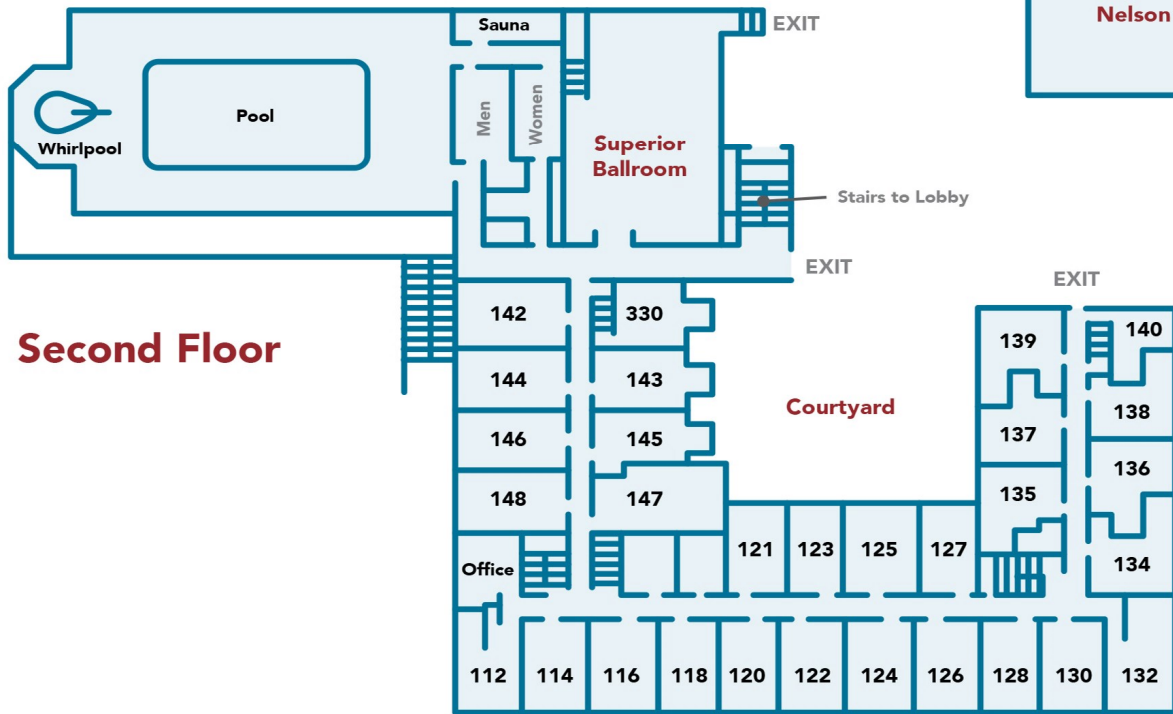

Main Lodge, Cliff House Townhomes, Log Homes & Poplar River Condominiums

Sea Villa Townhomes

Main Lodge

Main Lodge Facilities

Dining Room & Pub
 Game Room
 Swimming Pool | Sauna | Whirlpool
 Wedding/Group Space