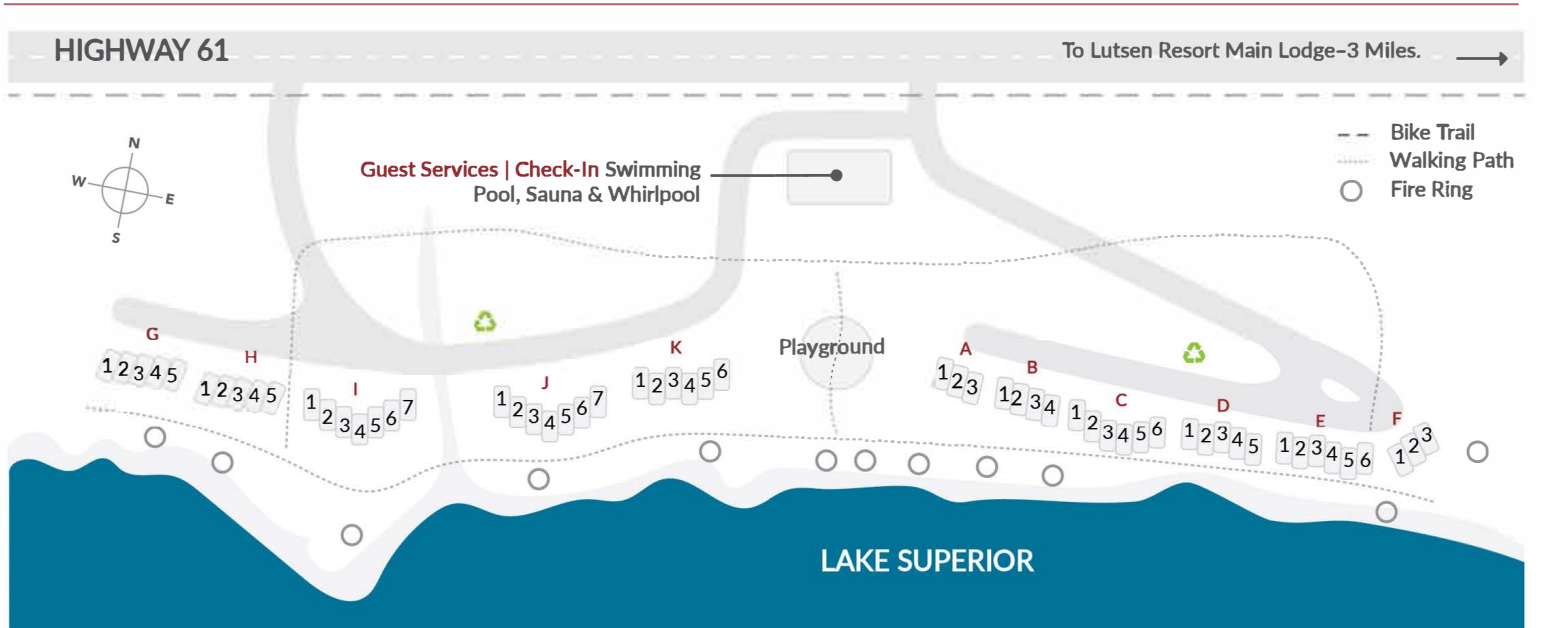

Main Lodge, Cliff House Townhomes, Log Homes & Poplar River Condominiums

Sea Villa Townhomes

Main Lodge

Main Lodge Facilities

Dining Room & Pub
 Game Room
 Swimming Pool | Sauna | Whirlpool
 Wedding/Group Space

Sea Villas Facilities

Swimming Pool | Sauna | Whirlpool
 Playground

Nearby Trails

Hiking
 Cross Country Skiing
 Alpine Skiing
 Snowmobile
 Snowshoeing Biking

Activities

Superior National 27 Hole Golf Course
 Beach
 Campfires
 Pitch & Putt Golf
 Frisbee Golf
 Shuffleboard
 Guided Hikes
 Fishing
 Guided Sea Kayak
 Stand Up Paddle Board
 Ice Skating Rink