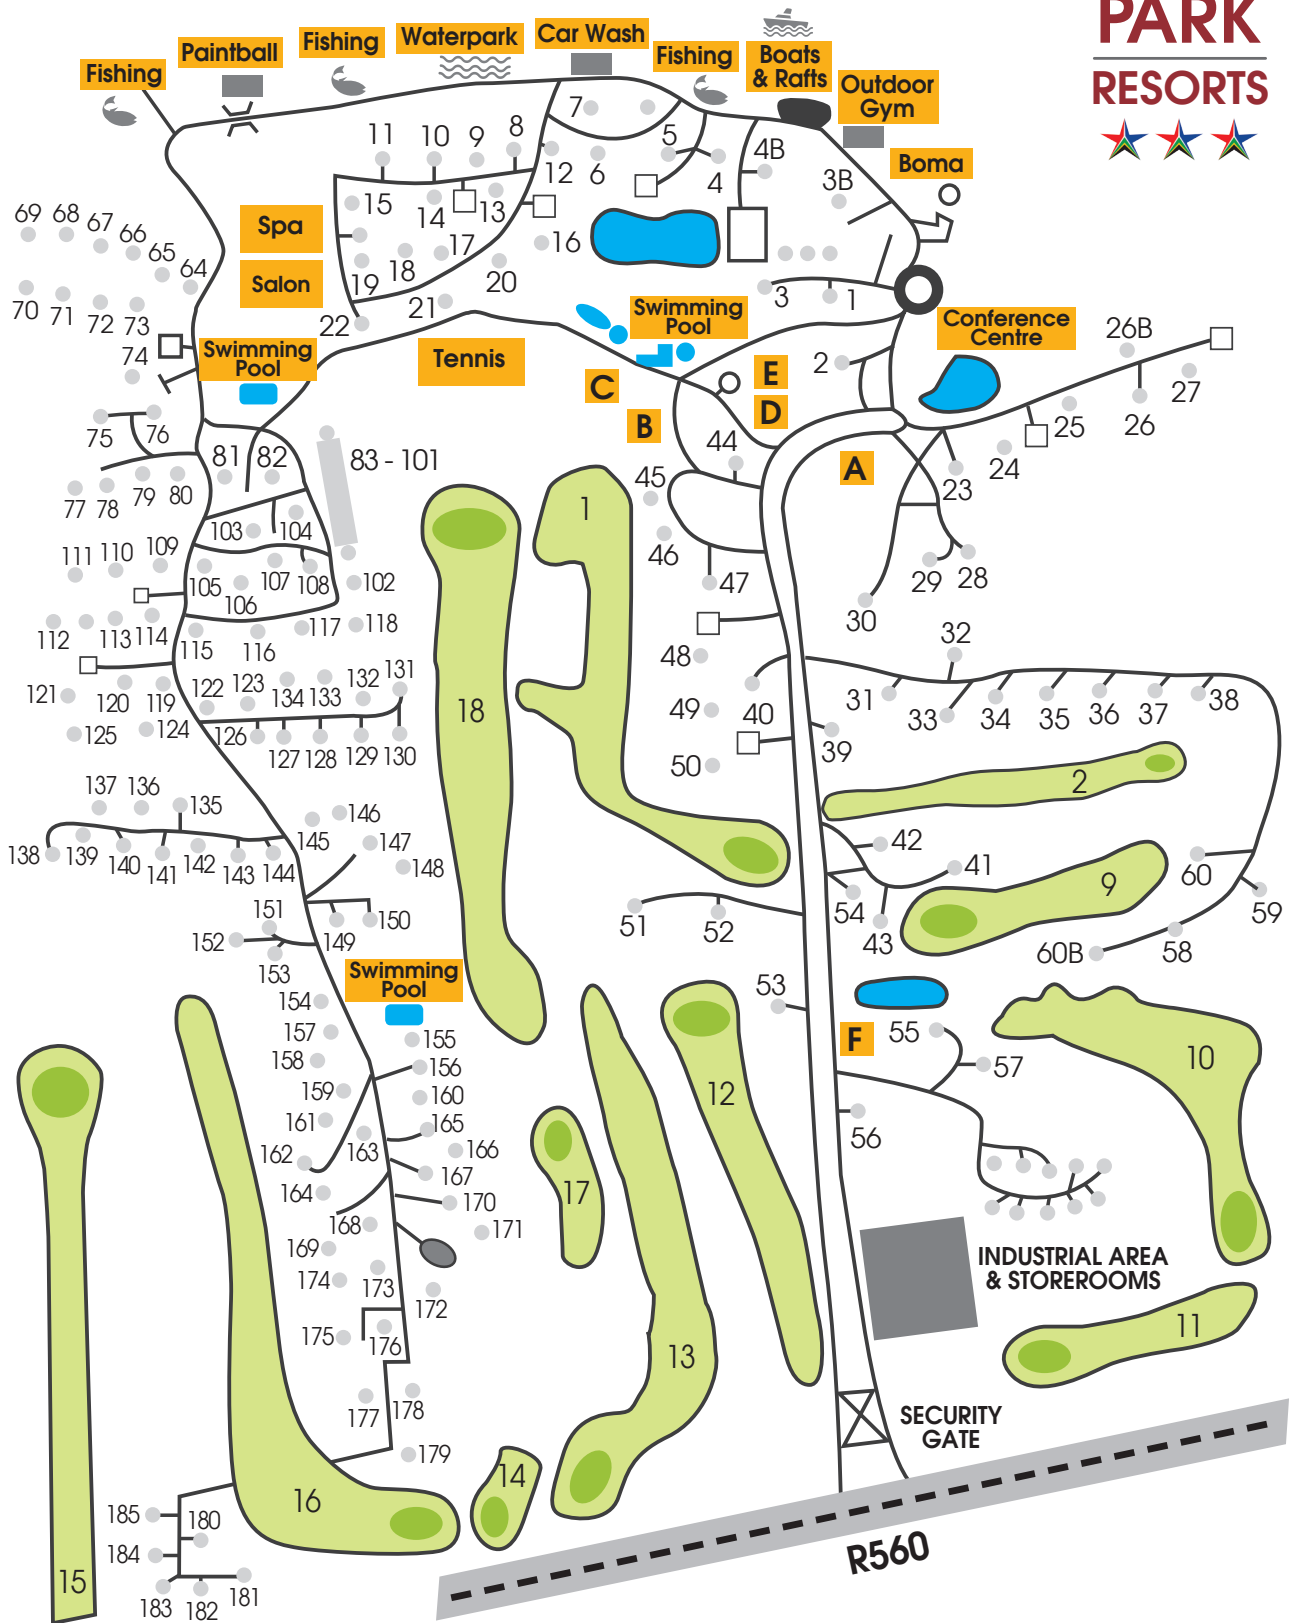

MAGALIES PARK RESORTS

- | | |
|--------------------------------------|-------------------------------|
| A Reception & Admin | D Entertainment Centre |
| B Golf Clubhouse | E First Leisure |
| C Restaurant, Bar & Superette | F Halfway House |