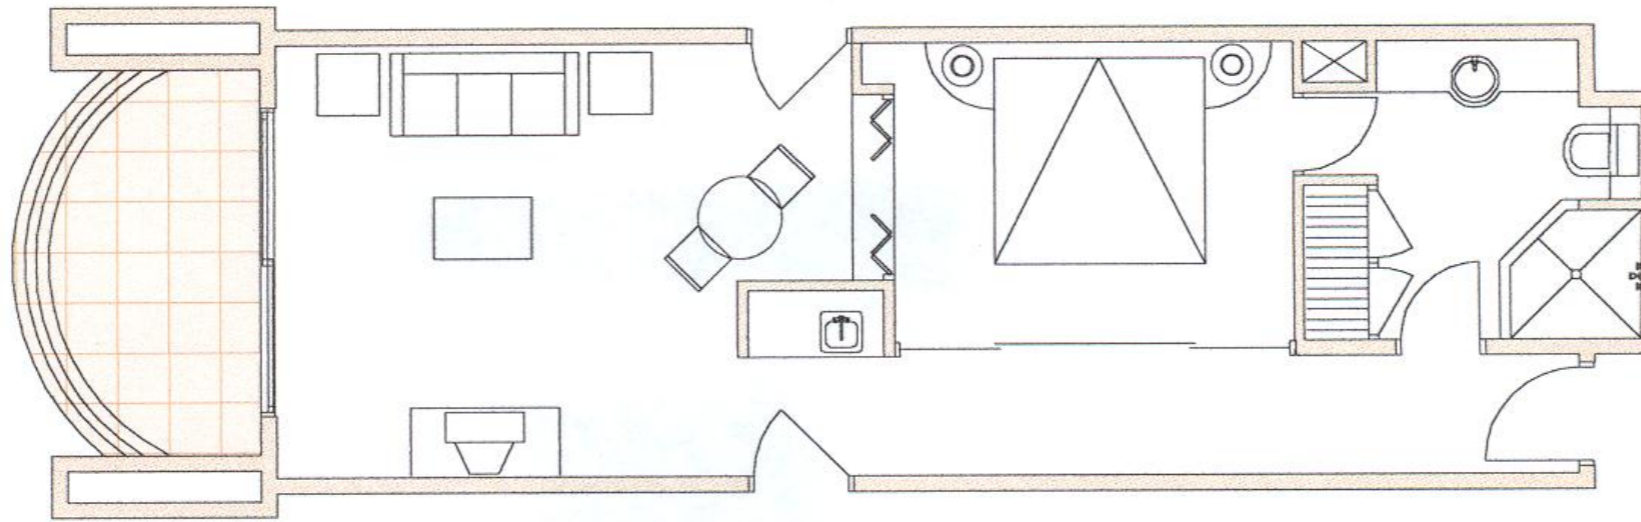

**ONE BEDROOM DELUXE**

TOTAL AREA  
717.26 sq. Ft  
66.66 sq.mt