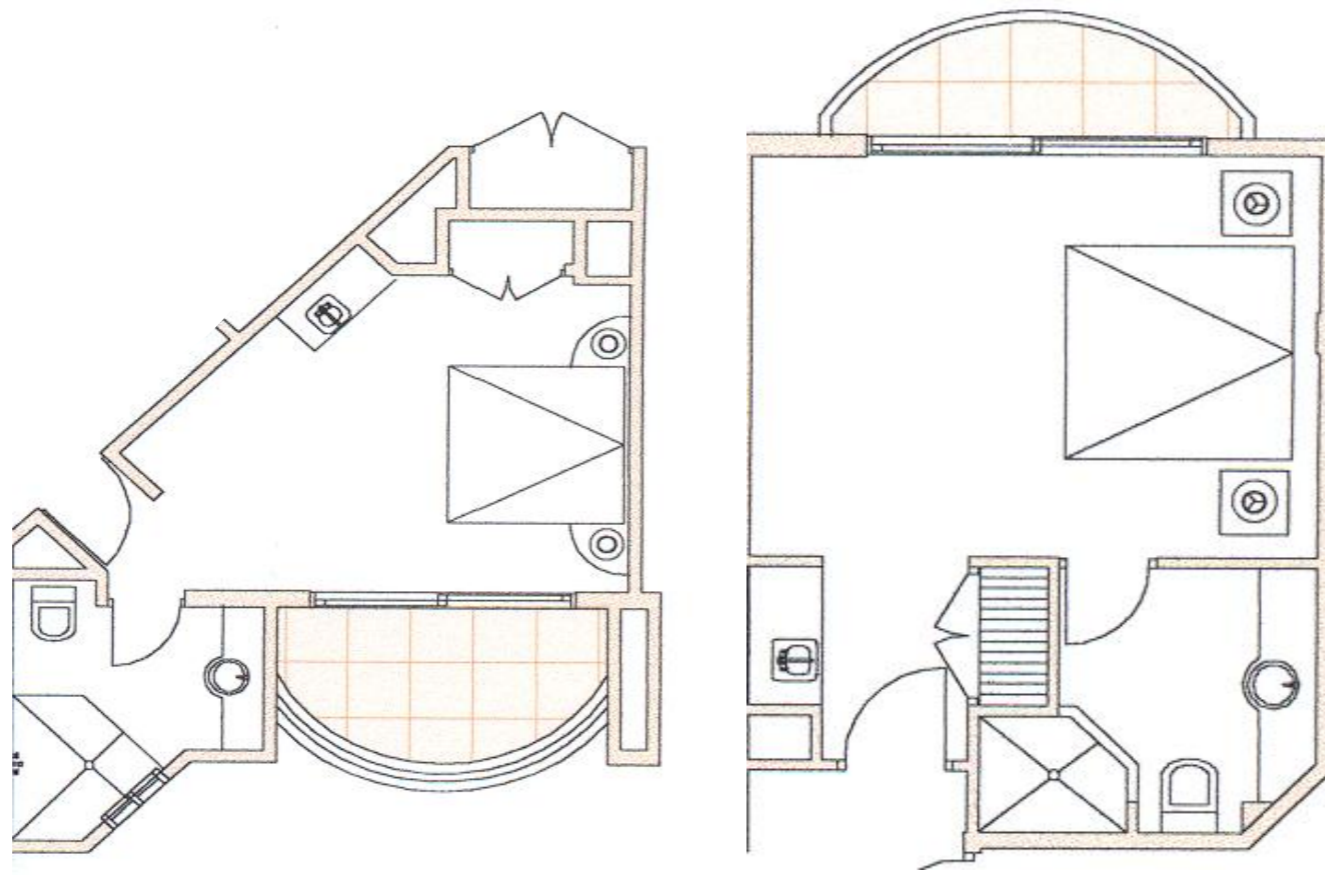

LUXURY STUDIOS

TOTAL AREA
541.55 sq. Ft
50.33 sq.mt