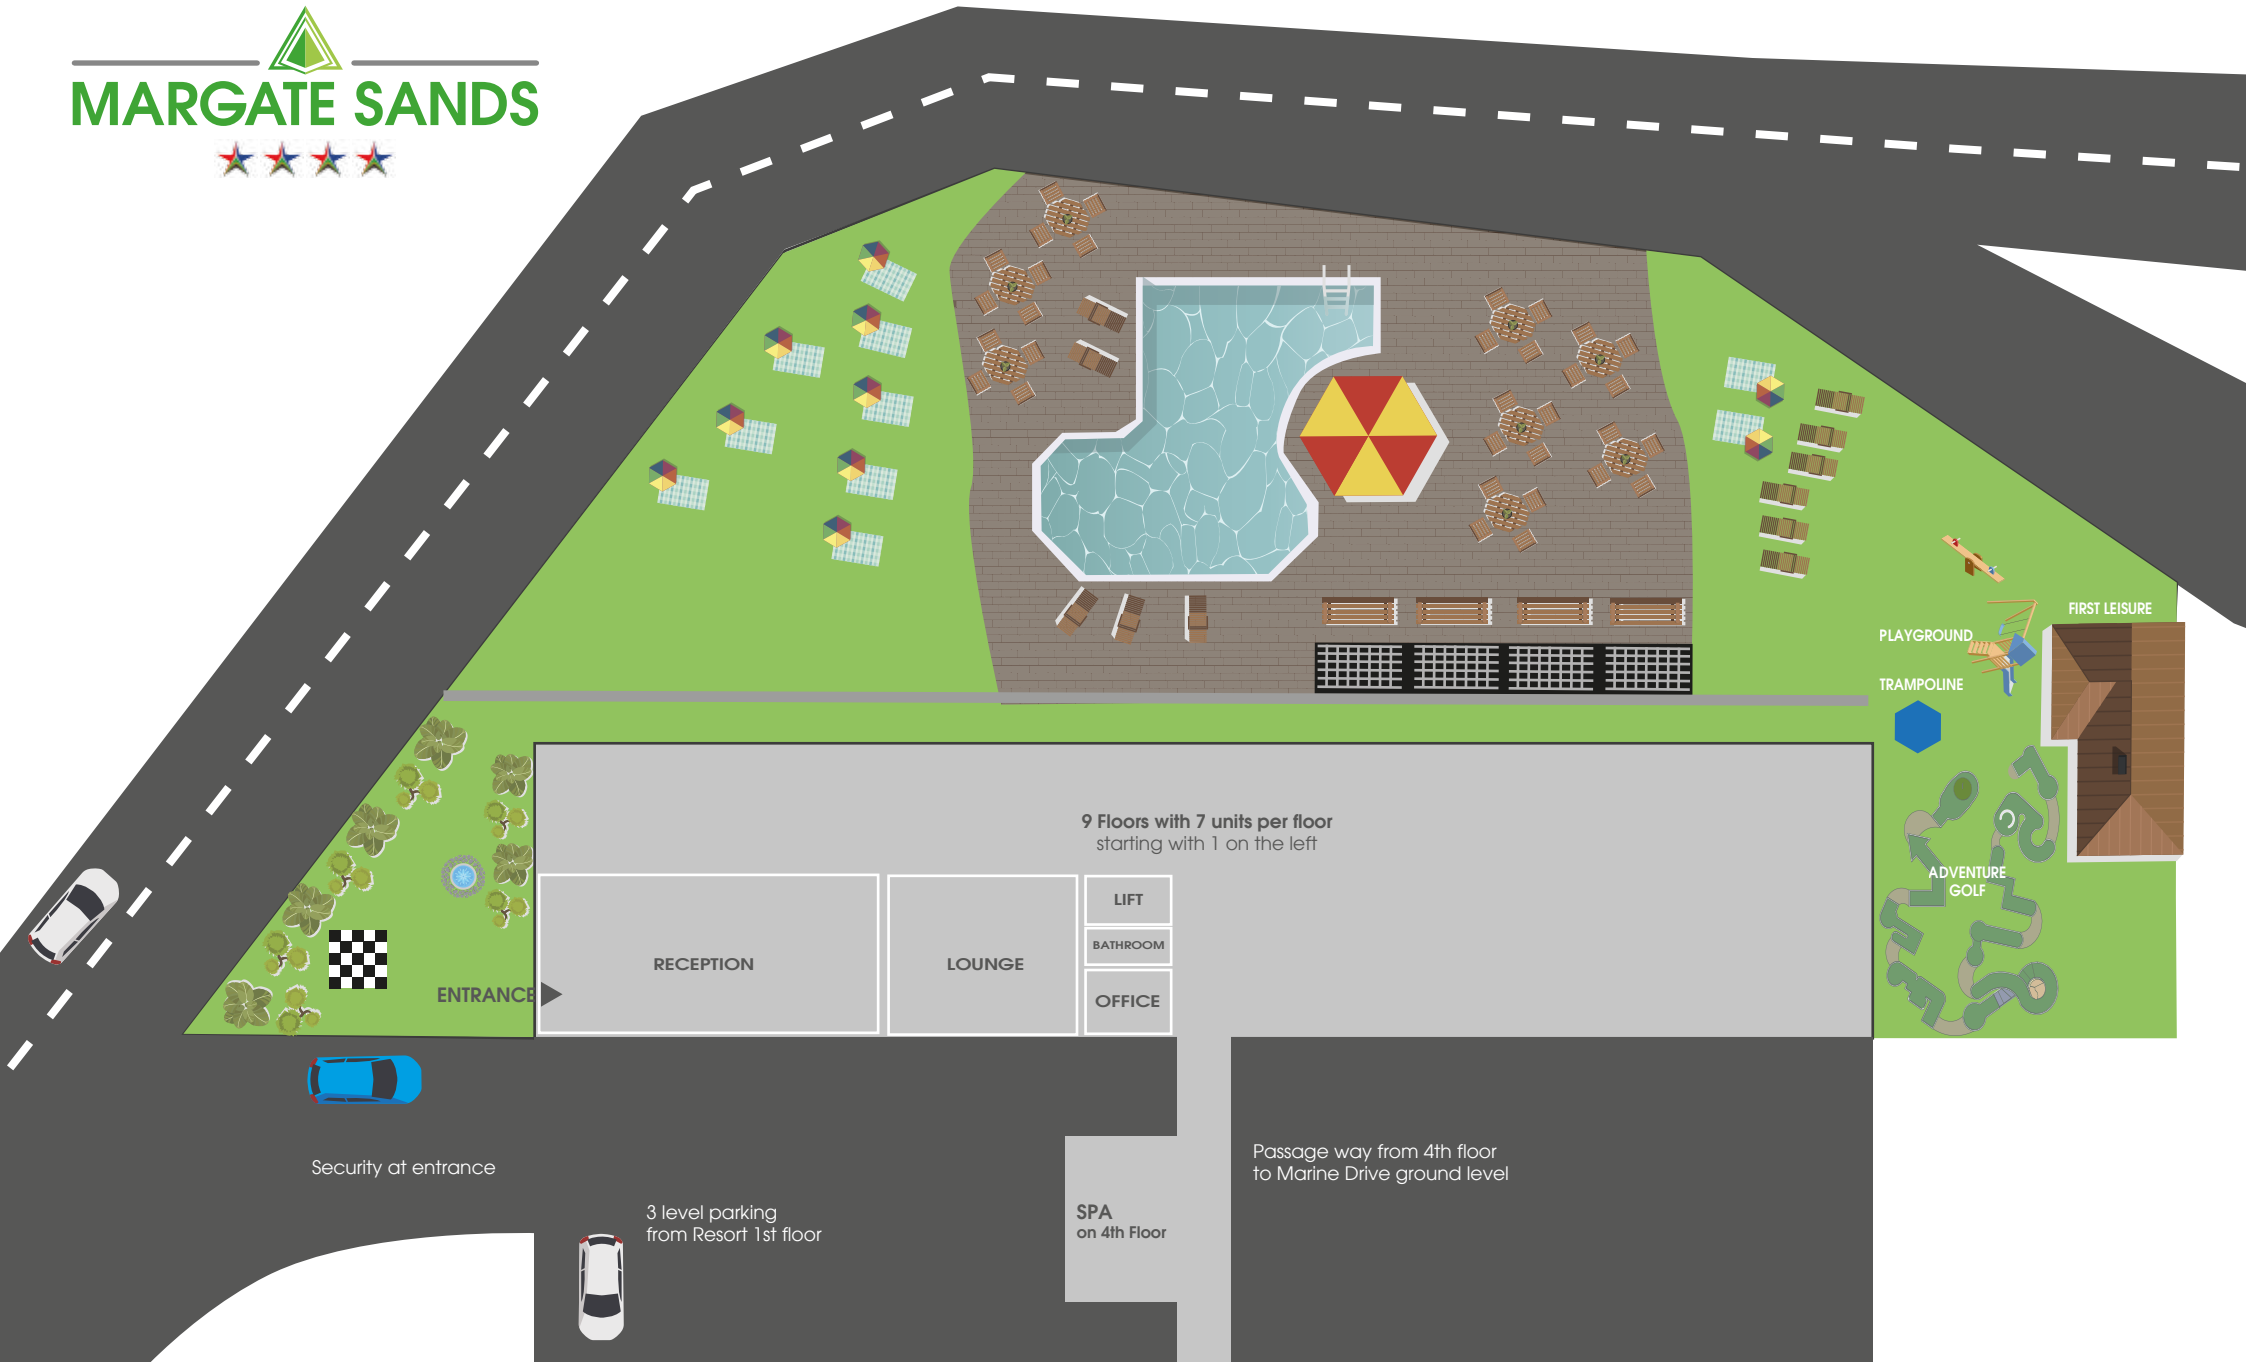

MARGATE SANDS

★★★★

9 Floors with 7 units per floor
starting with 1 on the left

Security at entrance

3 level parking
from Resort 1st floor

SPA
on 4th Floor

Passage way from 4th floor
to Marine Drive ground level