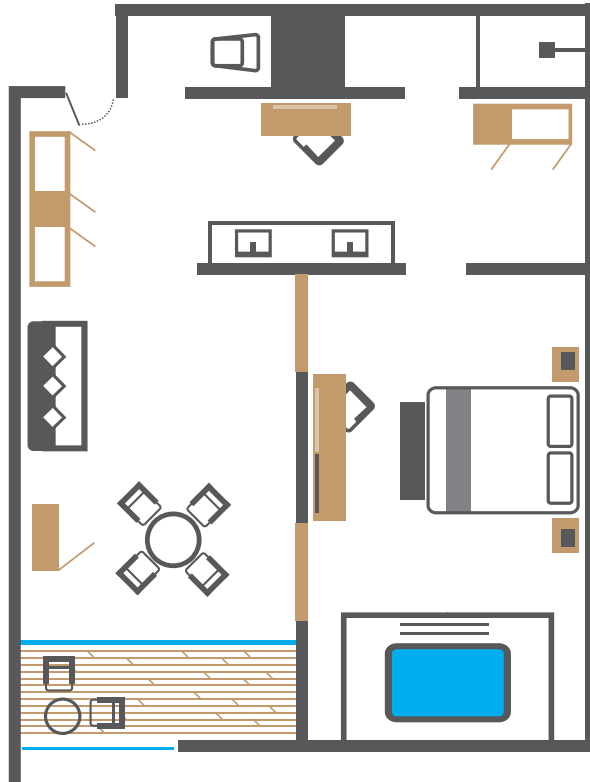

Emerald Suite  
(Master Suite)

100.60 m<sup>2</sup>

Comoda/TV

Closet

Frigobar

Sofá

Litera