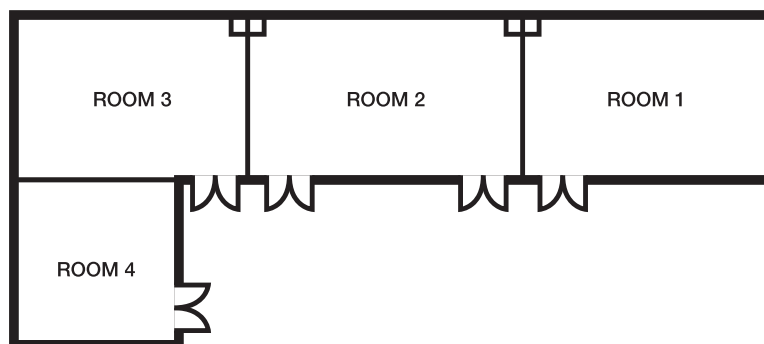

FLOOR PLAN

PLAN YOUR NEXT EVENT WITH US.
FHI Centralized Sales
+603 2148 9166 ext. 2274 / 2276 / 2234
enquiry@fhi.com.my

HOTEL CAPITOL KUALA LUMPUR
Capitol Hotel Sdn Bhd : 198601002456 (151600-P)
Jalan Bulan, Off Jalan Bukit Bintang, 55100 Kuala Lumpur, Malaysia.
+603 2143 7000 rsvn@capitol.com.my
fhihotels.com | capitol.com.my

HotelCapitolKualaLumpur