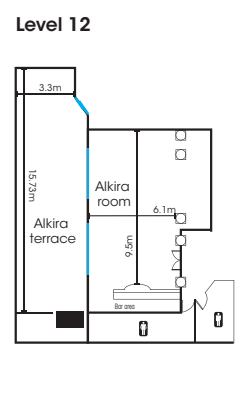

FLOOR PLAN

PLAN YOUR NEXT EVENT WITH US.
For more information, please contact:
+612 9272 6619
conference@gracehotel.com.au

THE GRACE SYDNEY
77 York Street, Sydney NSW 2000, Australia.
P.O. Box Q1646, Sydney NSW 1230, Australia.
+612 9272 6888 rsvn@gracehotel.com.au
gracehotel.com.au | fhihotels.com

TheGraceHotel GraceHotelSyd