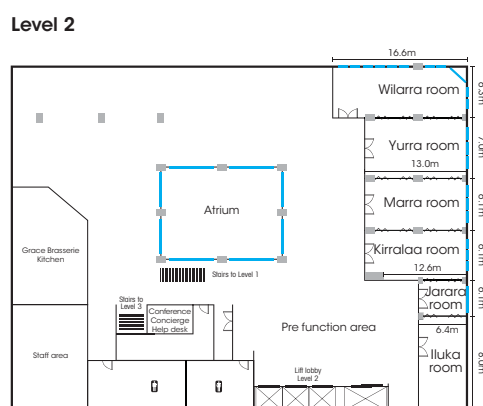

FLOOR PLAN

PLAN YOUR NEXT EVENT WITH US.
For more information, please contact:
+612 9272 6619
conference@gracehotel.com.au

THE GRACE SYDNEY
77 York Street, Sydney NSW 2000, Australia.
P.O. Box Q1646, Sydney NSW 1230, Australia.
+612 9272 6888 rsvn@gracehotel.com.au
gracehotel.com.au | fhihotels.com

TheGraceHotel GraceHotelSyd