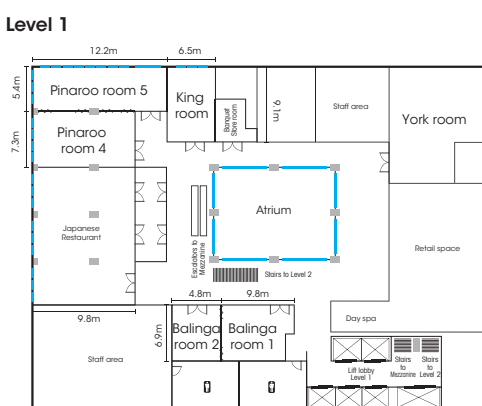

FLOOR PLAN

PLAN YOUR NEXT EVENT WITH US.
For more information, please contact:
+612 9272 6619
conference@gracehotel.com.au

THE GRACE SYDNEY
77 York Street, Sydney NSW 2000, Australia.
P.O. Box Q1646, Sydney NSW 1230, Australia.
+612 9272 6888 rsvn@gracehotel.com.au
gracehotel.com.au | fhihotels.com

TheGraceHotel GraceHotelSyd