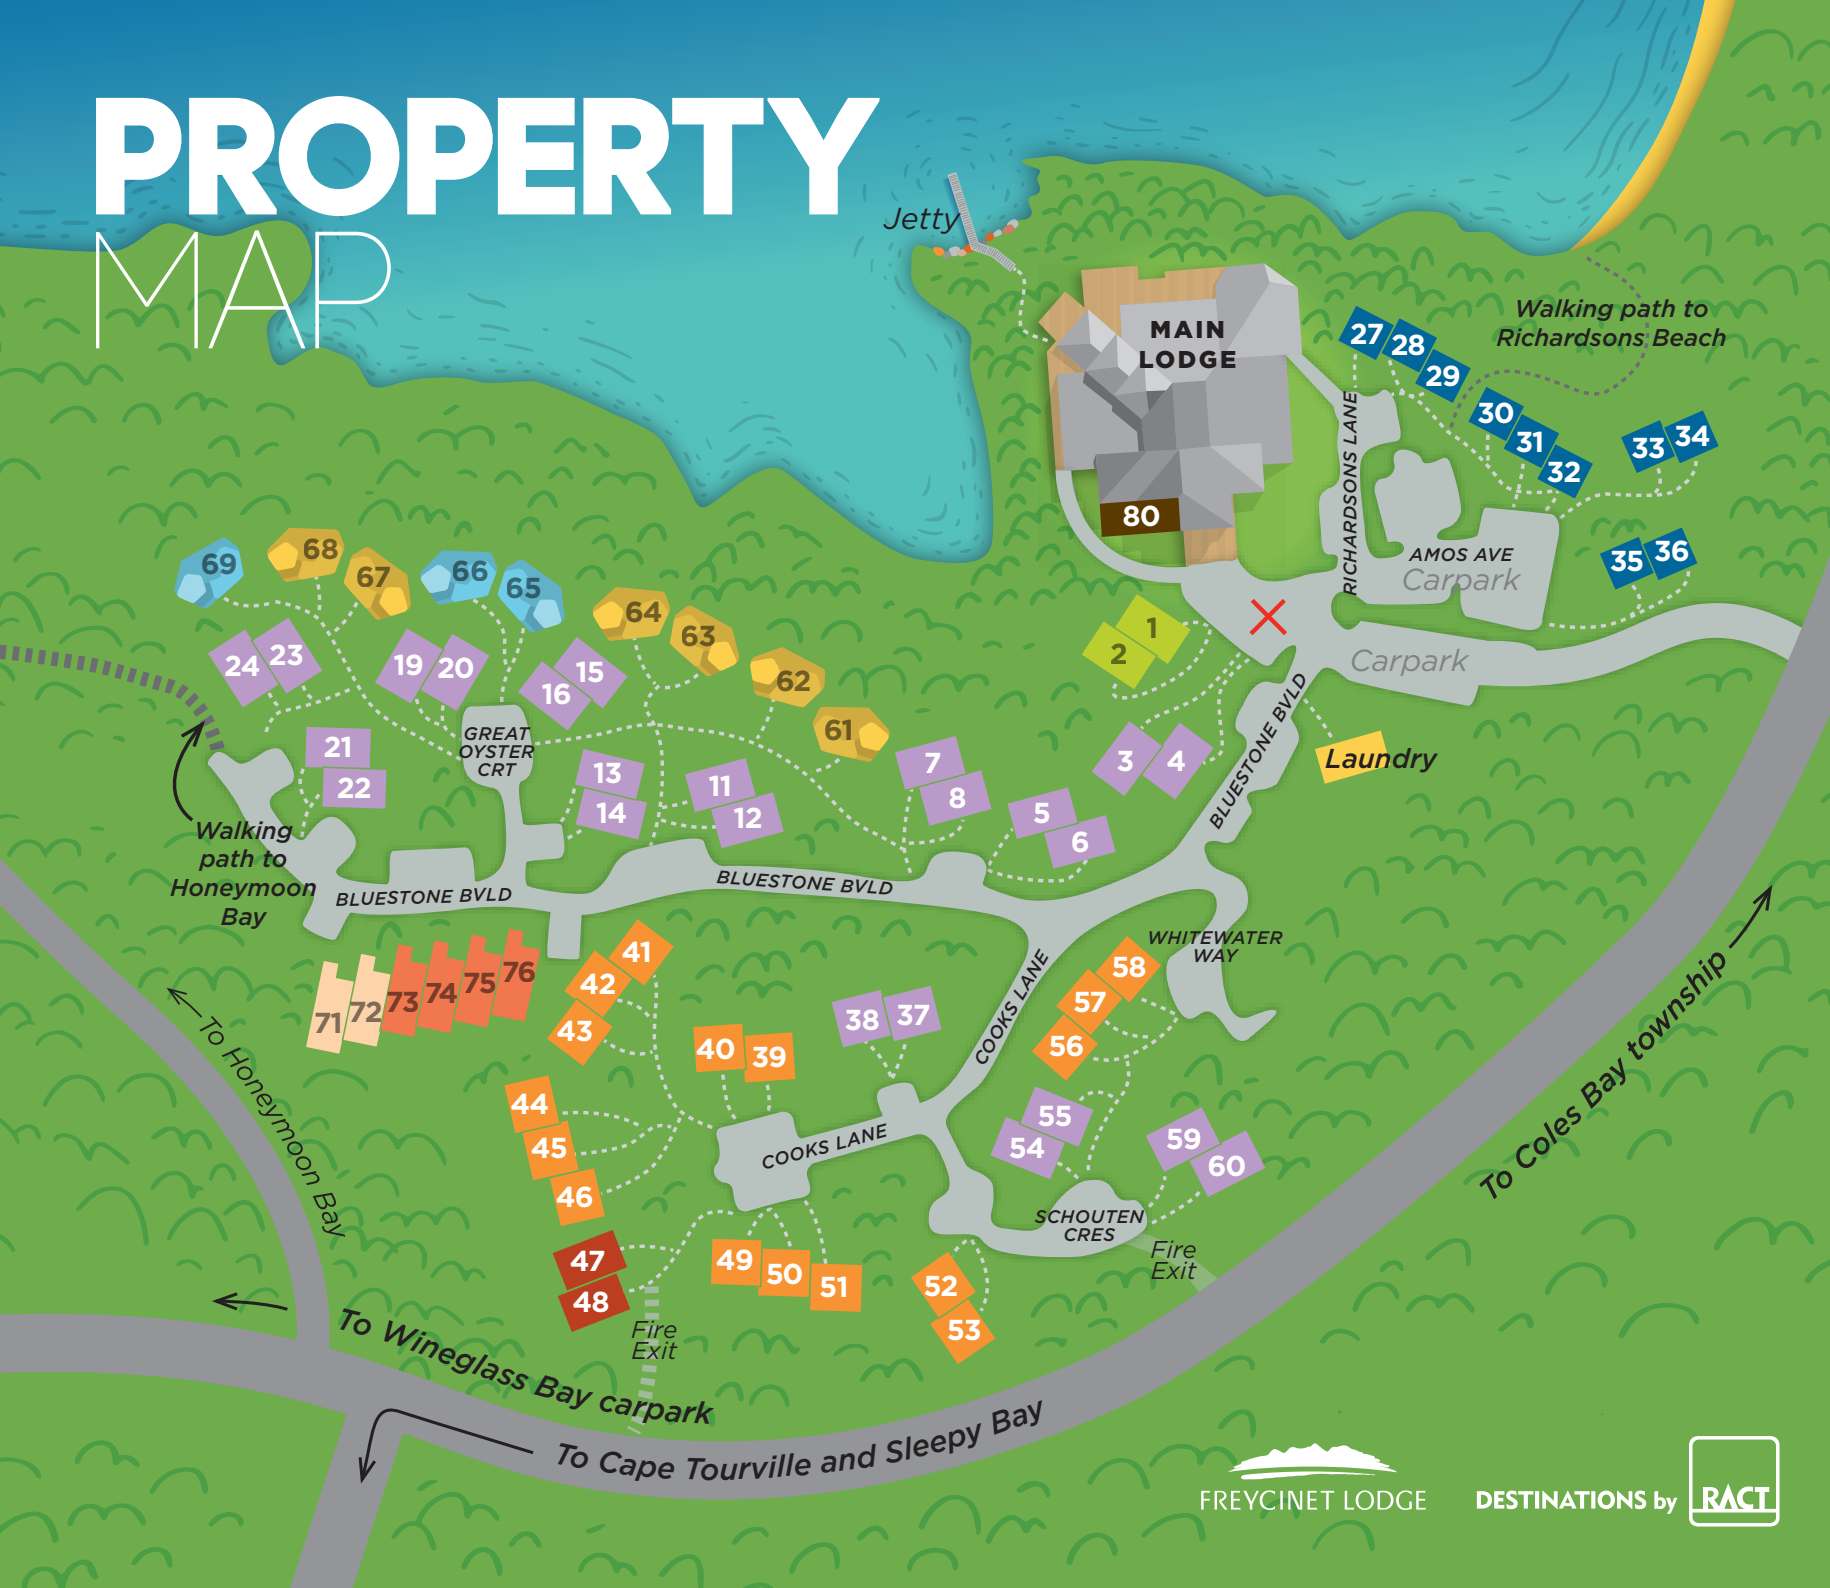

PROPERTY MAP

ROOM TYPES

- One Room Cabin
- One Room Cabin (Equal access)
- Lodge King Room (Equal access)
- Family Cabin
- One Room Cabin (bath)
- Premier Spa Cabin
- Mountain Terrace King
- Mountain Terrace Family
- Coastal Pavillion - Bay View
- Coastal Pavillion - Forest View