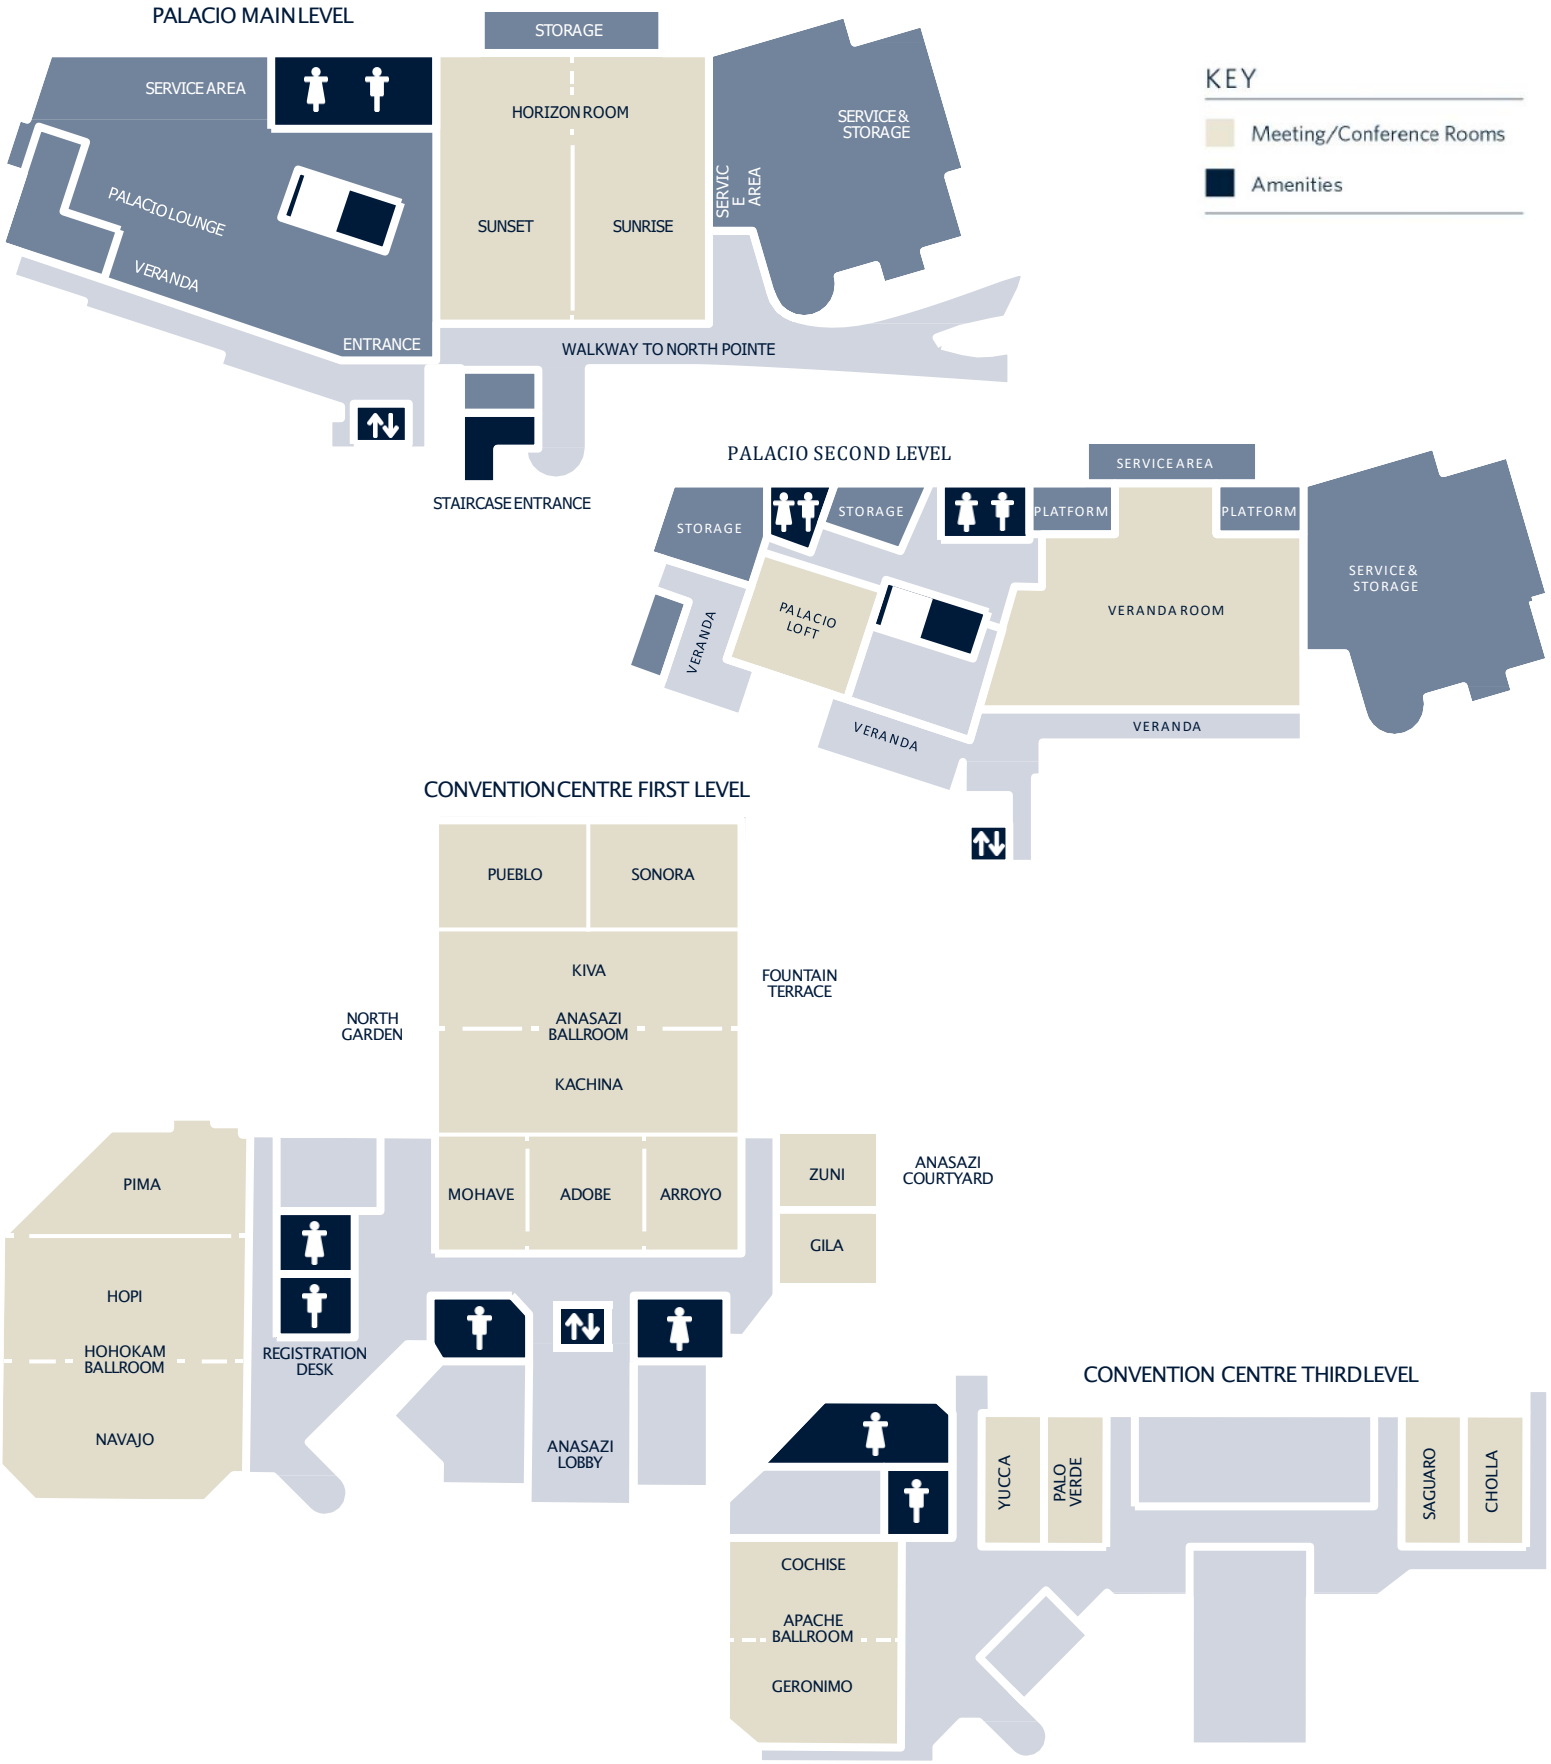

CONFERENCE & EVENT ROOMS