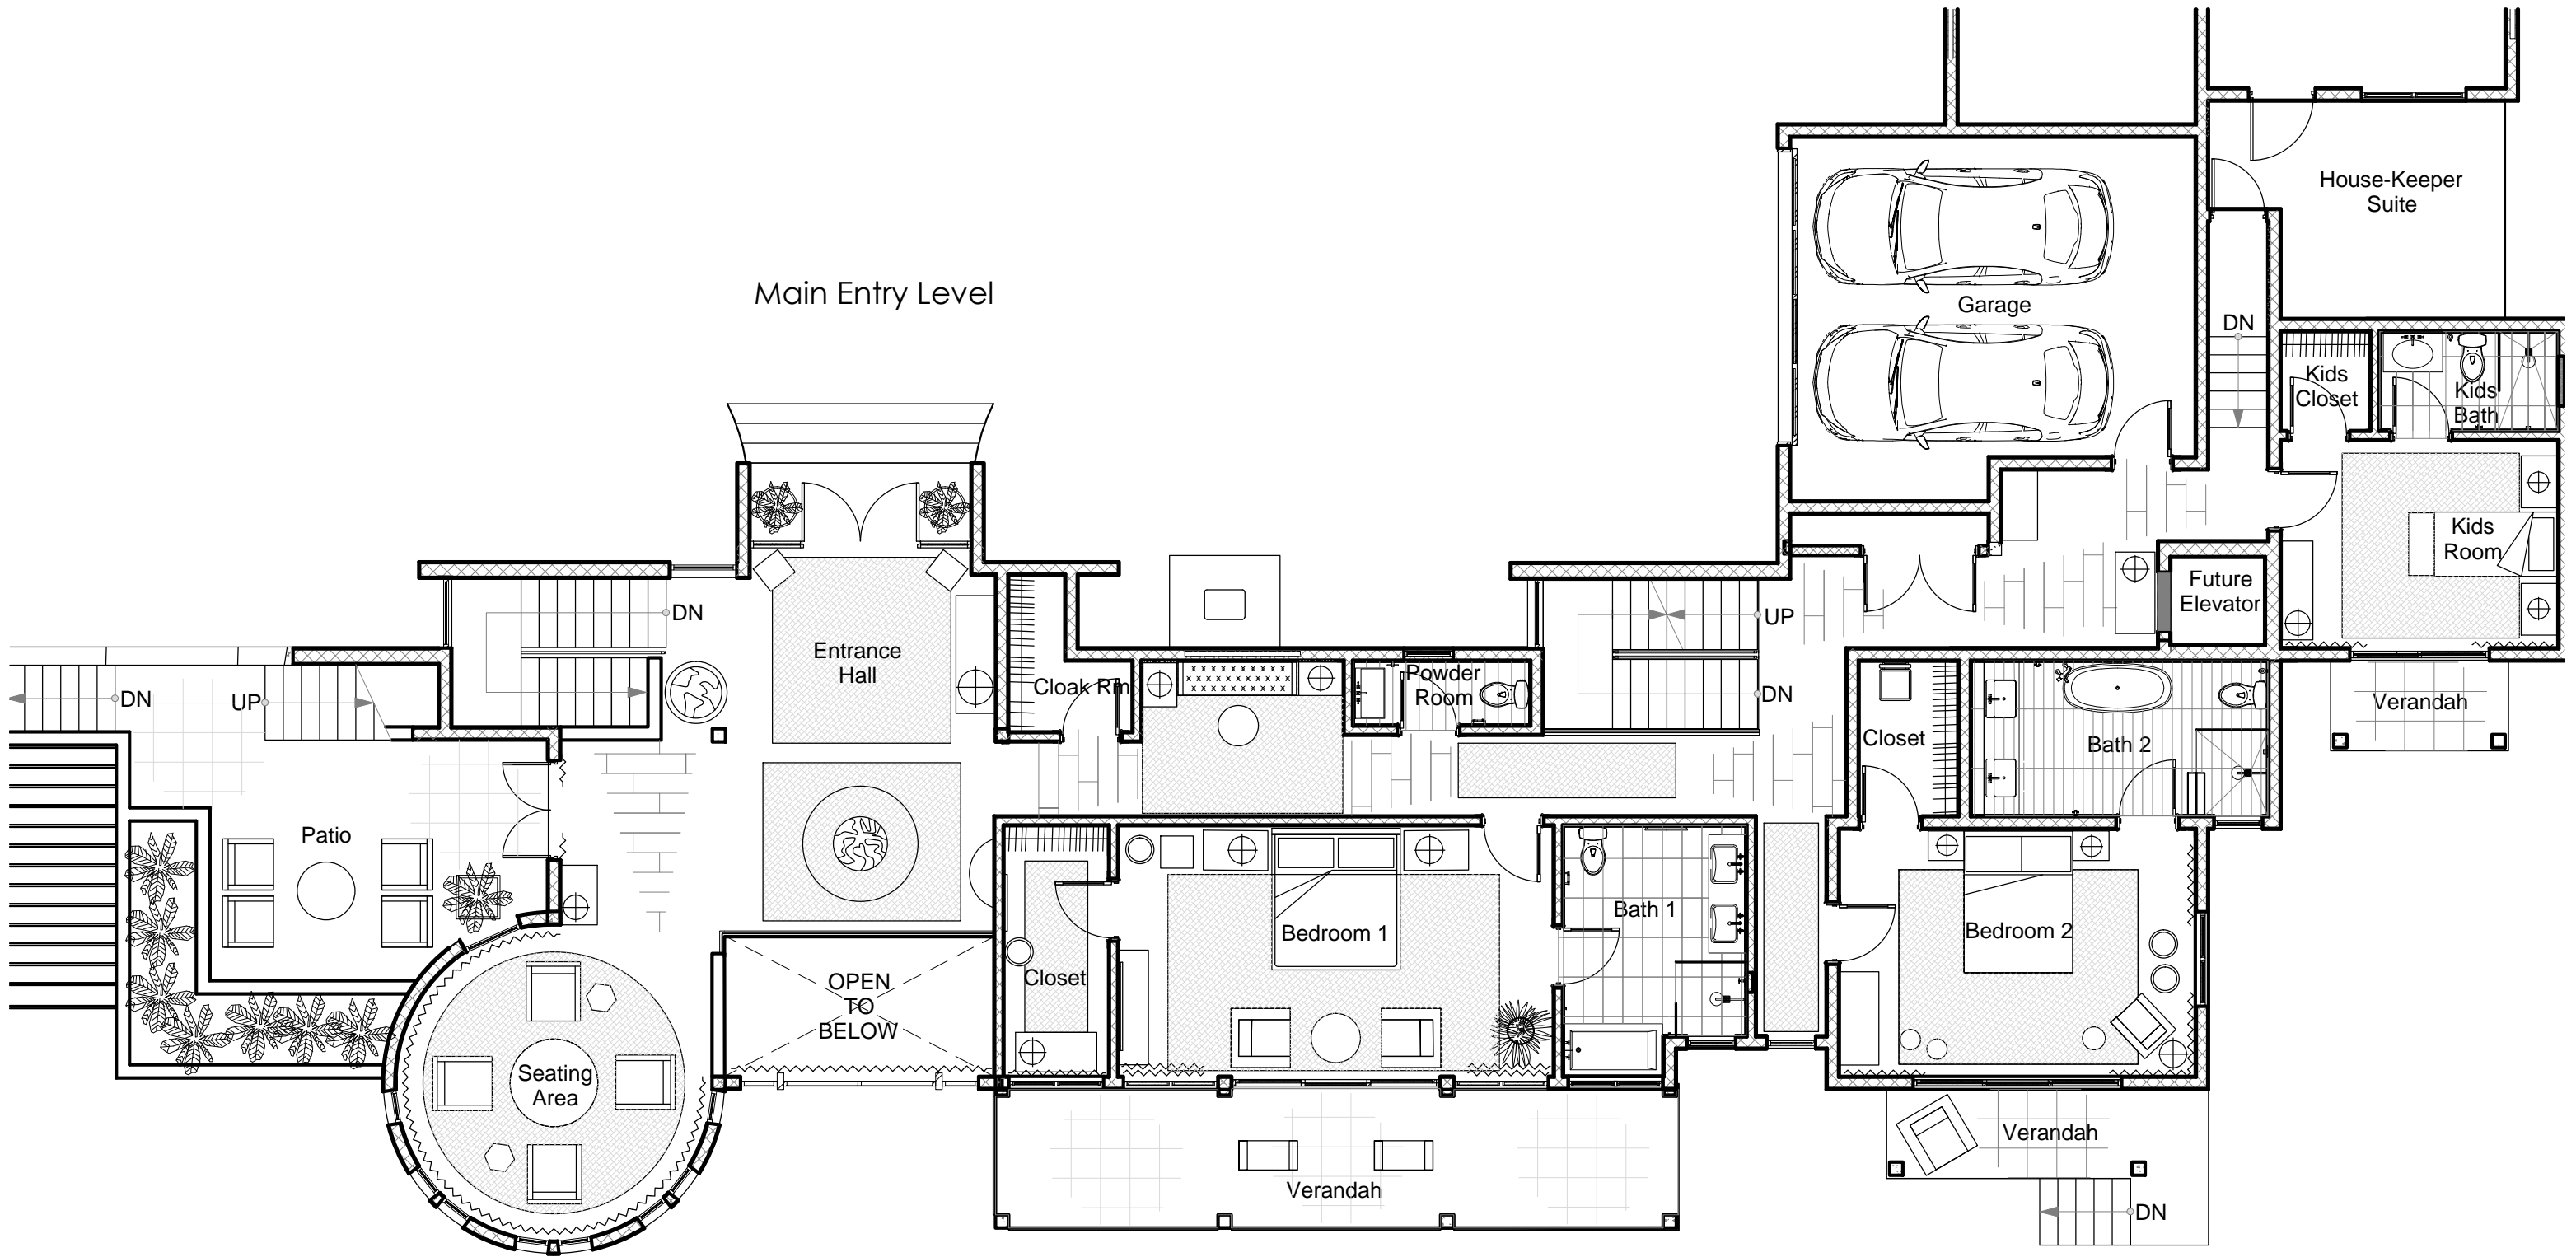

Pool Deck Level, Recreation & Fitness

Lower Level -Kitchen, Living Room, Dining Room and Media Room

PLAN - LEVEL 27.5
SCALE 1/8"=1'-0"

Master Level, Top Floor

Attached Cottage with Private Entrance

PLAN - LEVEL 40.5
SCALE 1/4"=1'-0"