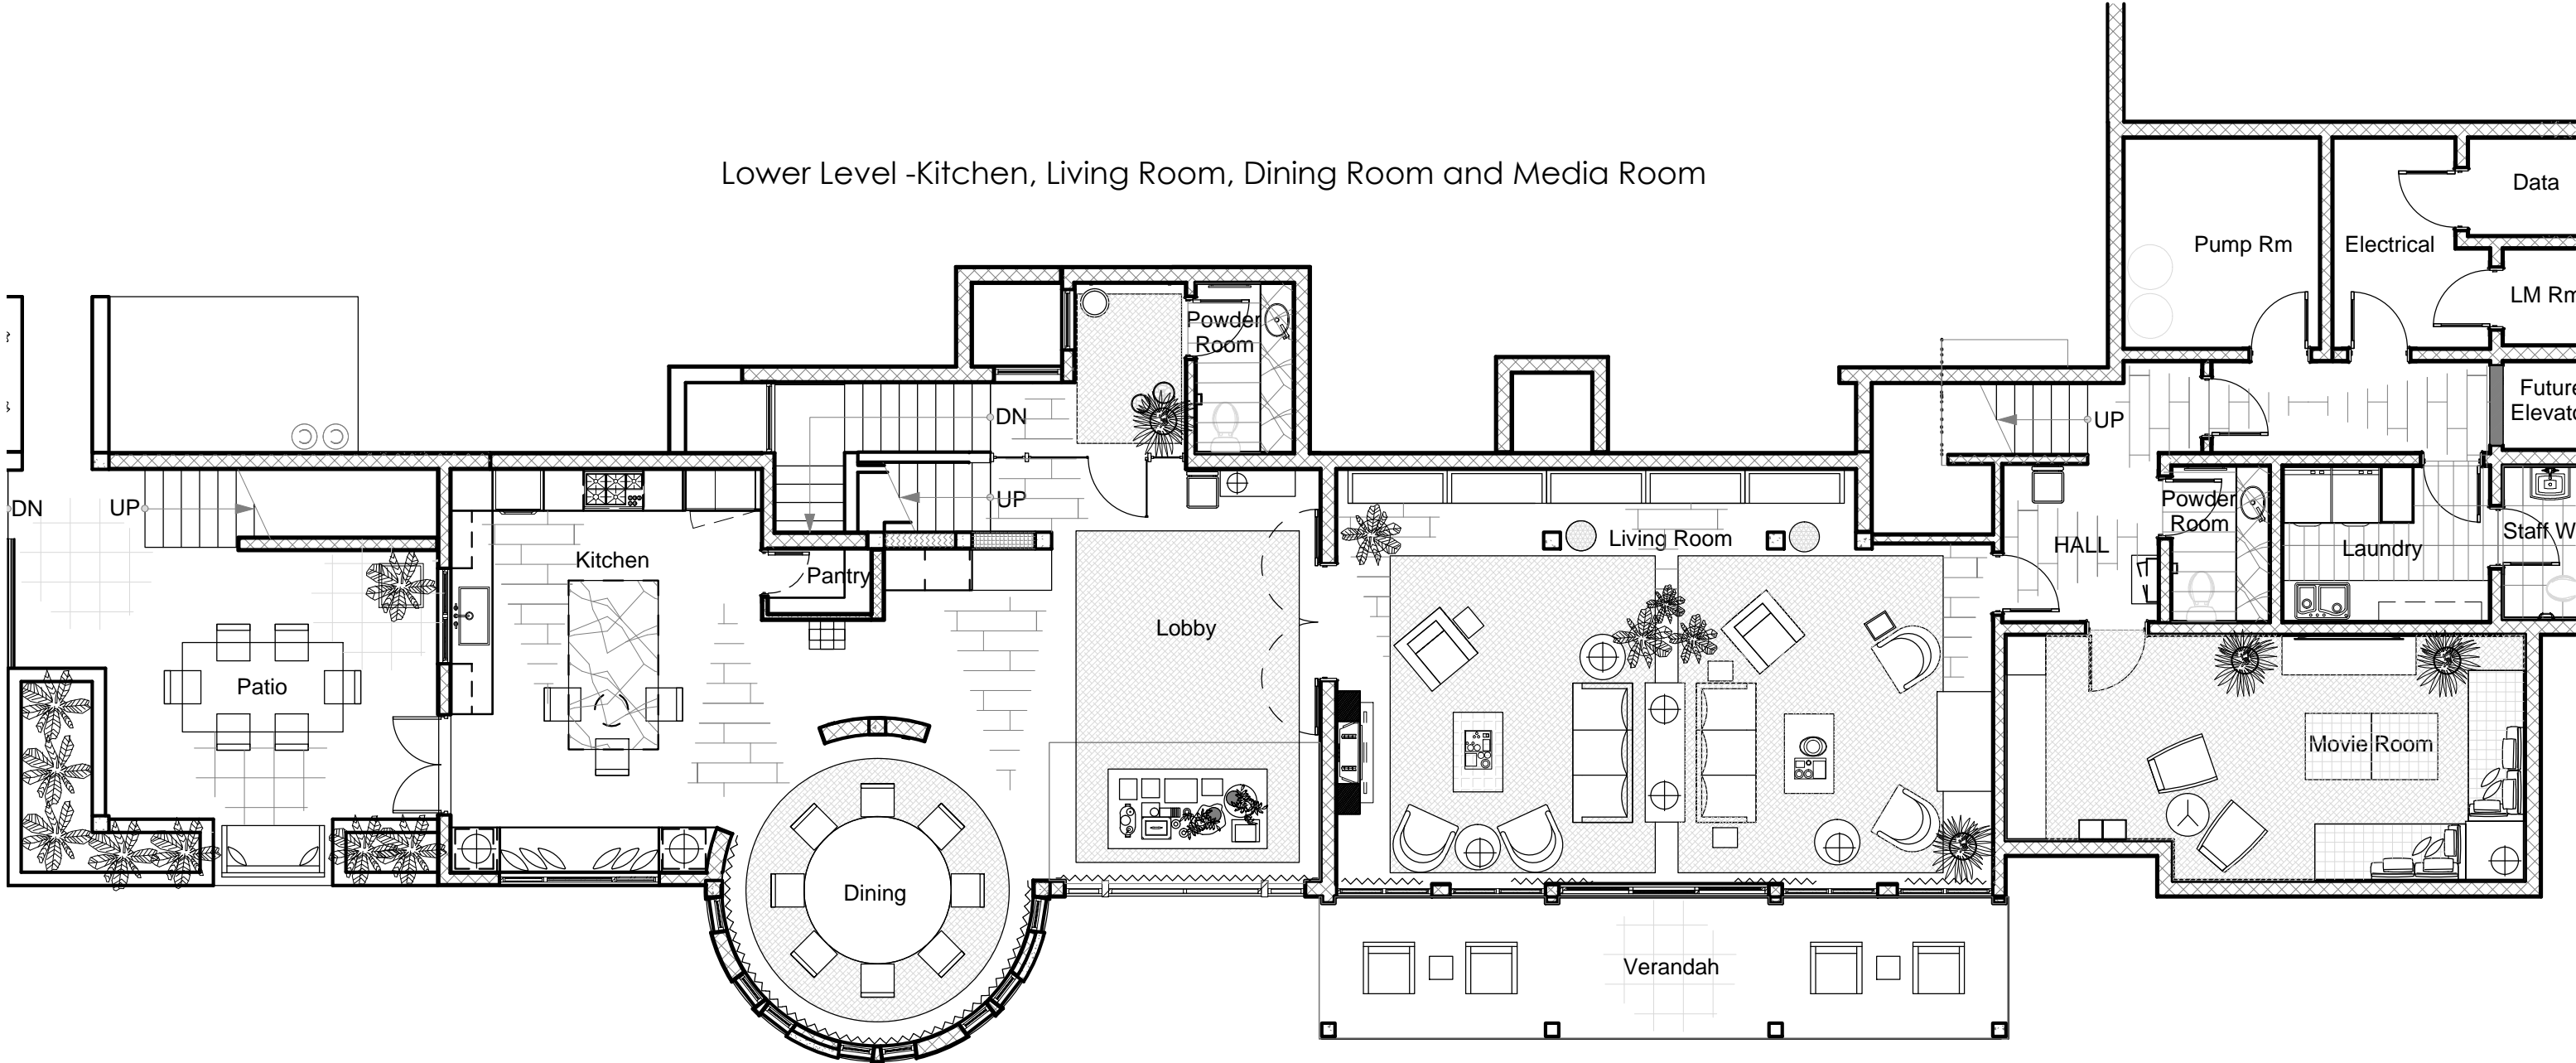

Pool Deck Level, Recreation & Fitness

Lower Level -Kitchen, Living Room, Dining Room and Media Room

PLAN - LEVEL 27.5
SCALE 1/8"=1'-0"

Master Level, Top Floor

Attached Cottage with Private Entrance

PLAN - LEVEL 40.5
SCALE 1/4"=1'-0"