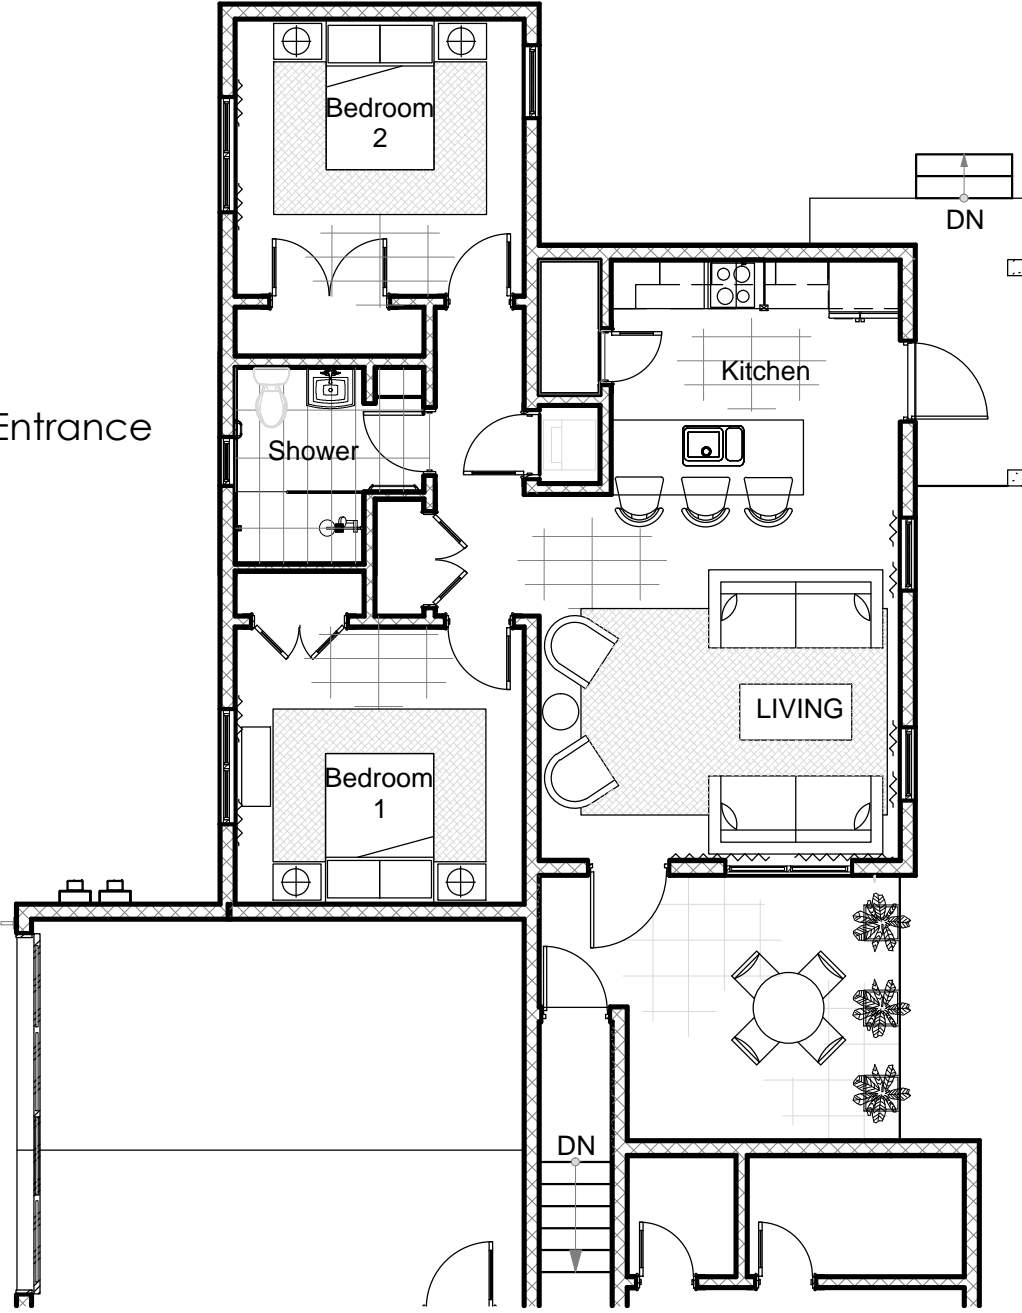

Pool Deck Level, Recreation & Fitness

Lower Level -Kitchen, Living Room, Dining Room and Media Room

PLAN - LEVEL 27.5
SCALE 1/8"=1'-0"

Master Level, Top Floor

Attached Cottage with Private Entrance

PLAN - LEVEL 40.5
SCALE 1/4"=1'-0"