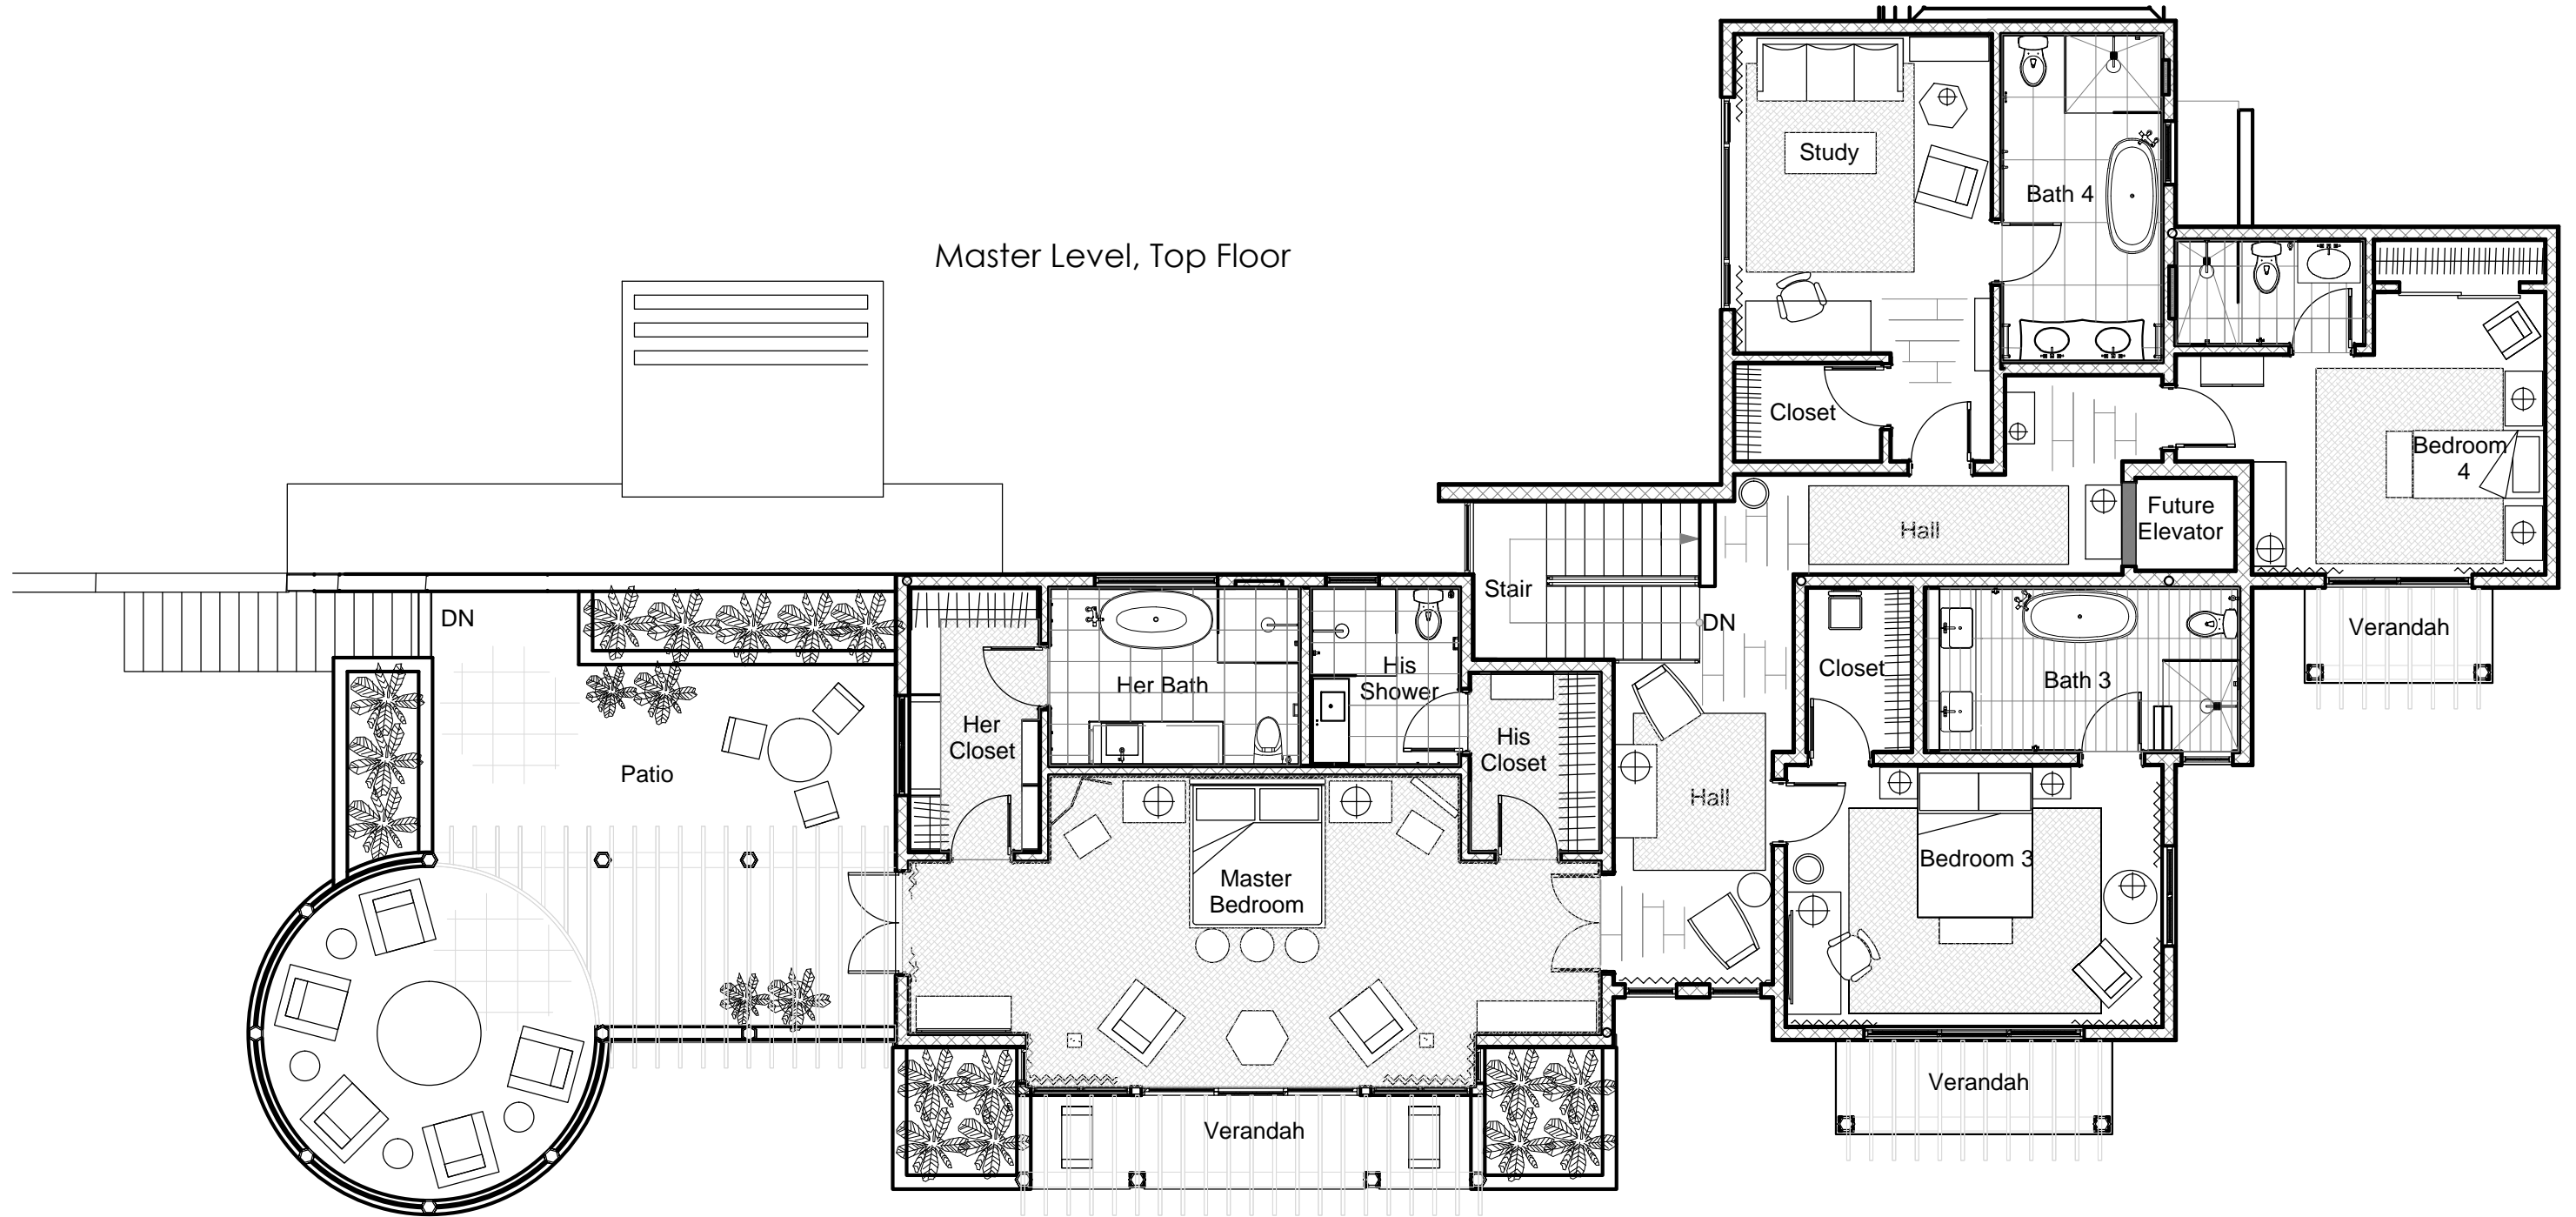

Pool Deck Level, Recreation & Fitness

Lower Level -Kitchen, Living Room, Dining Room and Media Room

PLAN - LEVEL 27.5
SCALE 1/8"=1'-0"

Master Level, Top Floor

Attached Cottage with Private Entrance

PLAN - LEVEL 40.5
SCALE 1/4"=1'-0"