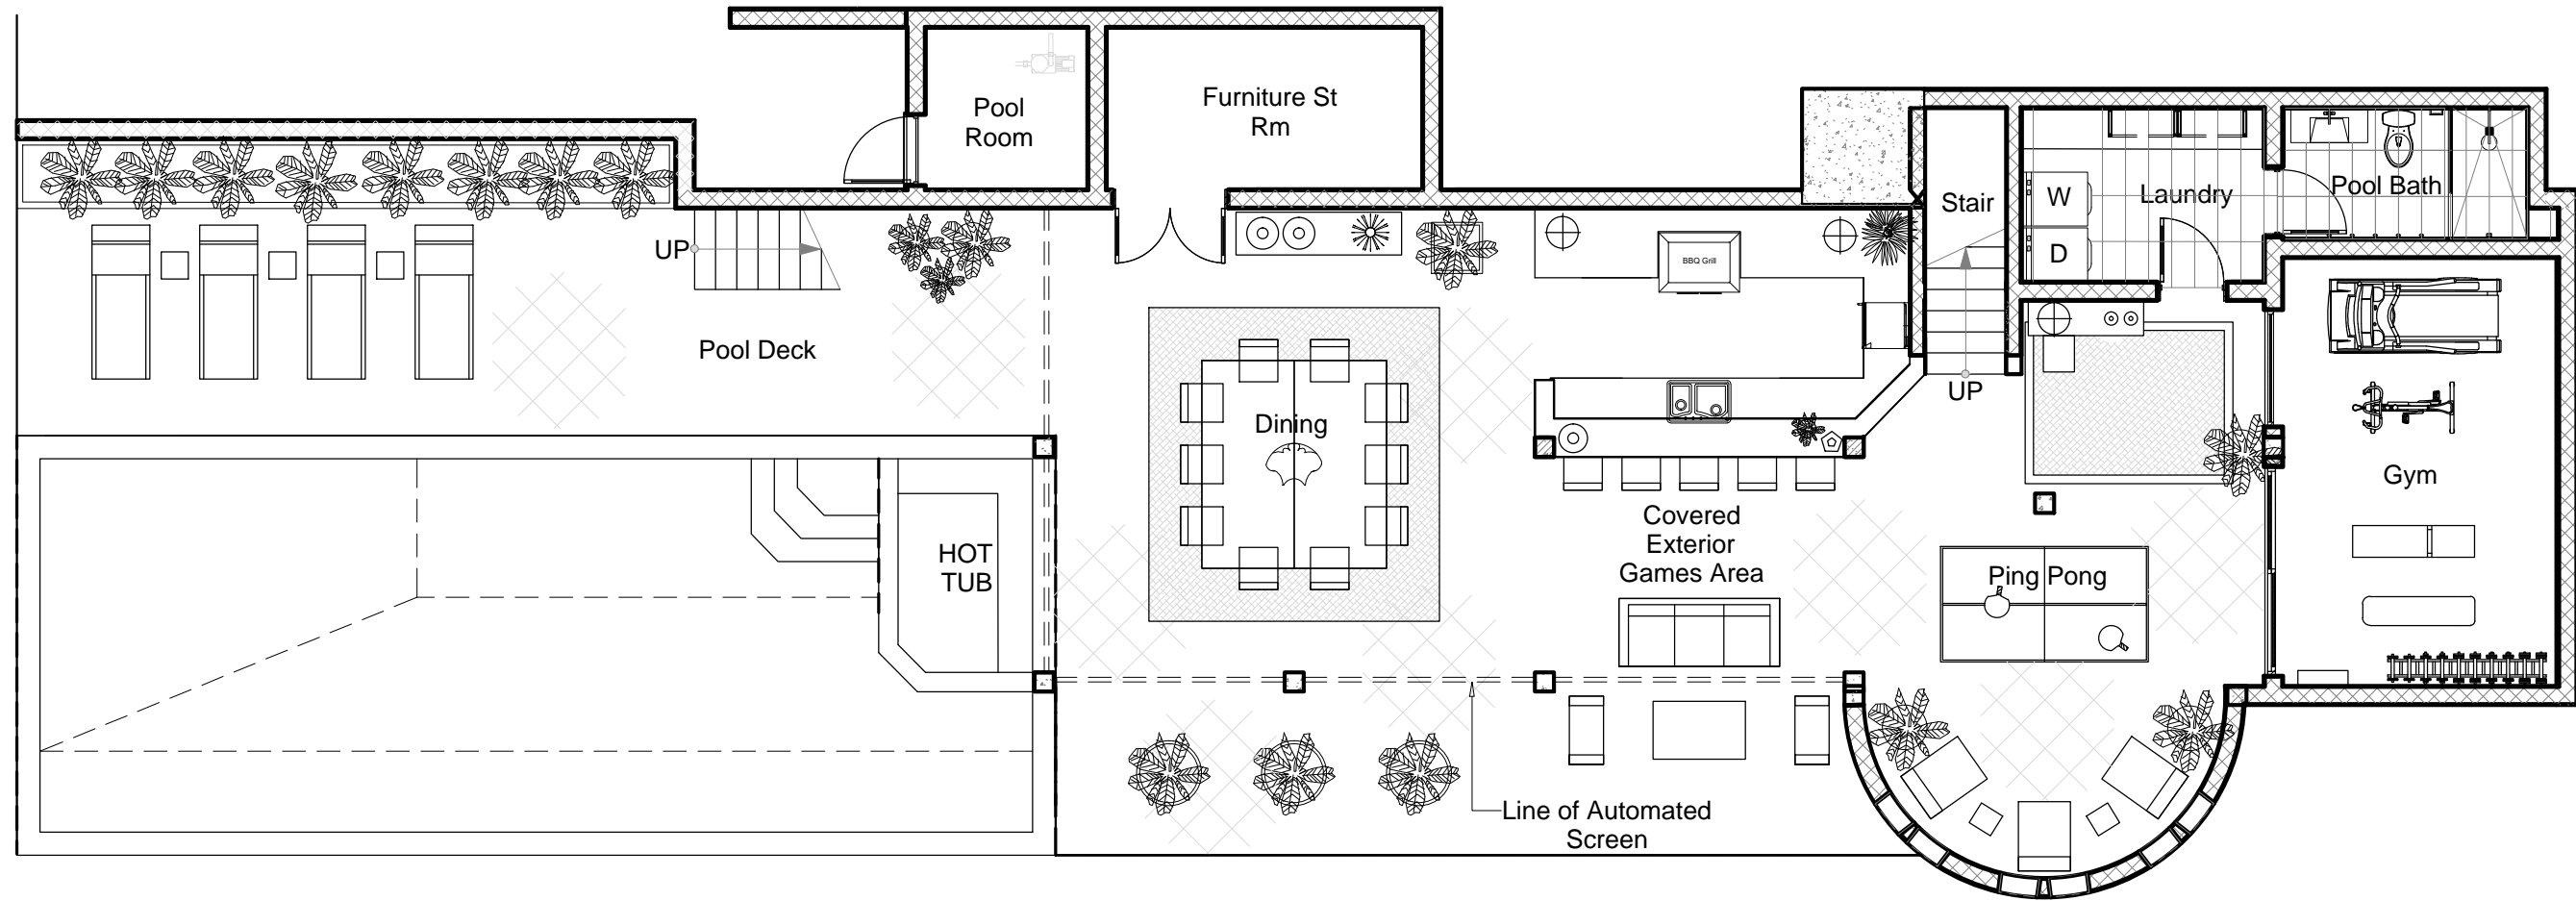

Pool Deck Level, Recreation & Fitness

Lower Level -Kitchen, Living Room, Dining Room and Media Room

PLAN - LEVEL 27.5
SCALE 1/8"=1'-0"

Master Level, Top Floor

Attached Cottage with Private Entrance

PLAN - LEVEL 40.5
SCALE 1/4"=1'-0"