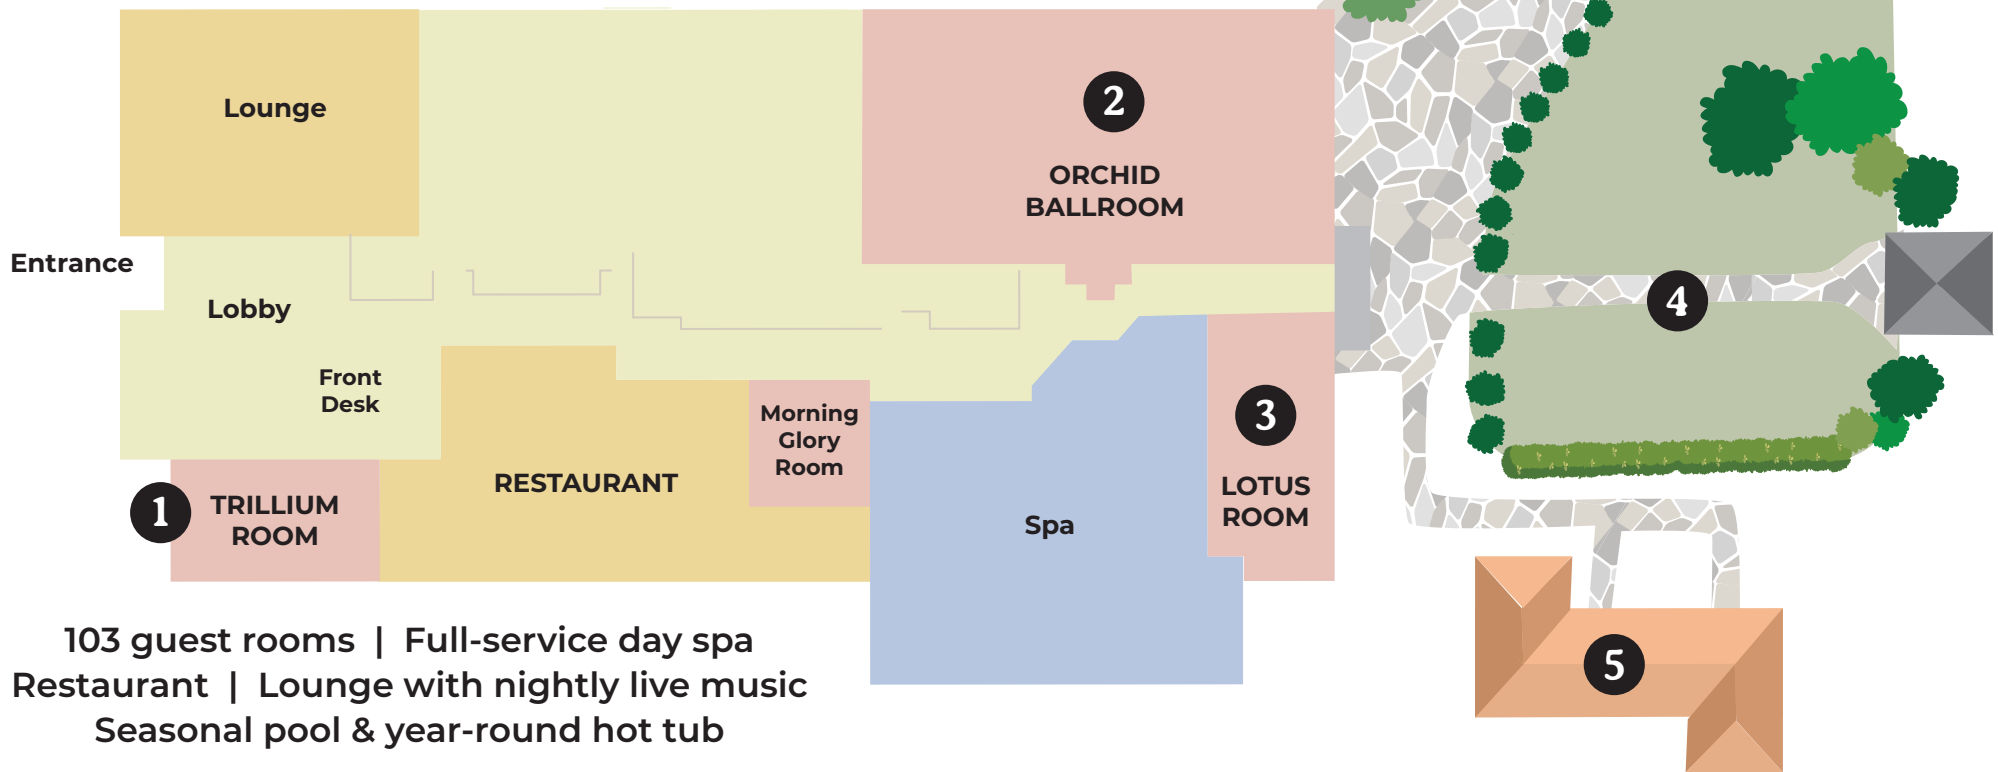

EVENTS & WEDDINGS

895 W.Main St., Silverton, OR 97381
503-874-2509 | OregonGardenResort.com

103 guest rooms | Full-service day spa
Restaurant | Lounge with nightly live music
Seasonal pool & year-round hot tub

1. Trillium Room

Up to 40 people
653 sq ft | 33' 6" x 19' 6"

2. Orchid Ballroom

Up to 125 people
3,240 sq ft | 79' x 41'

3. Lotus Room

Up to 40 people
800 sq ft | 20' 6" x 39'

4. Wedding Garden

Up to 125 people

5. Rose Cottage

Honeymoon Suite
Get-Ready Room