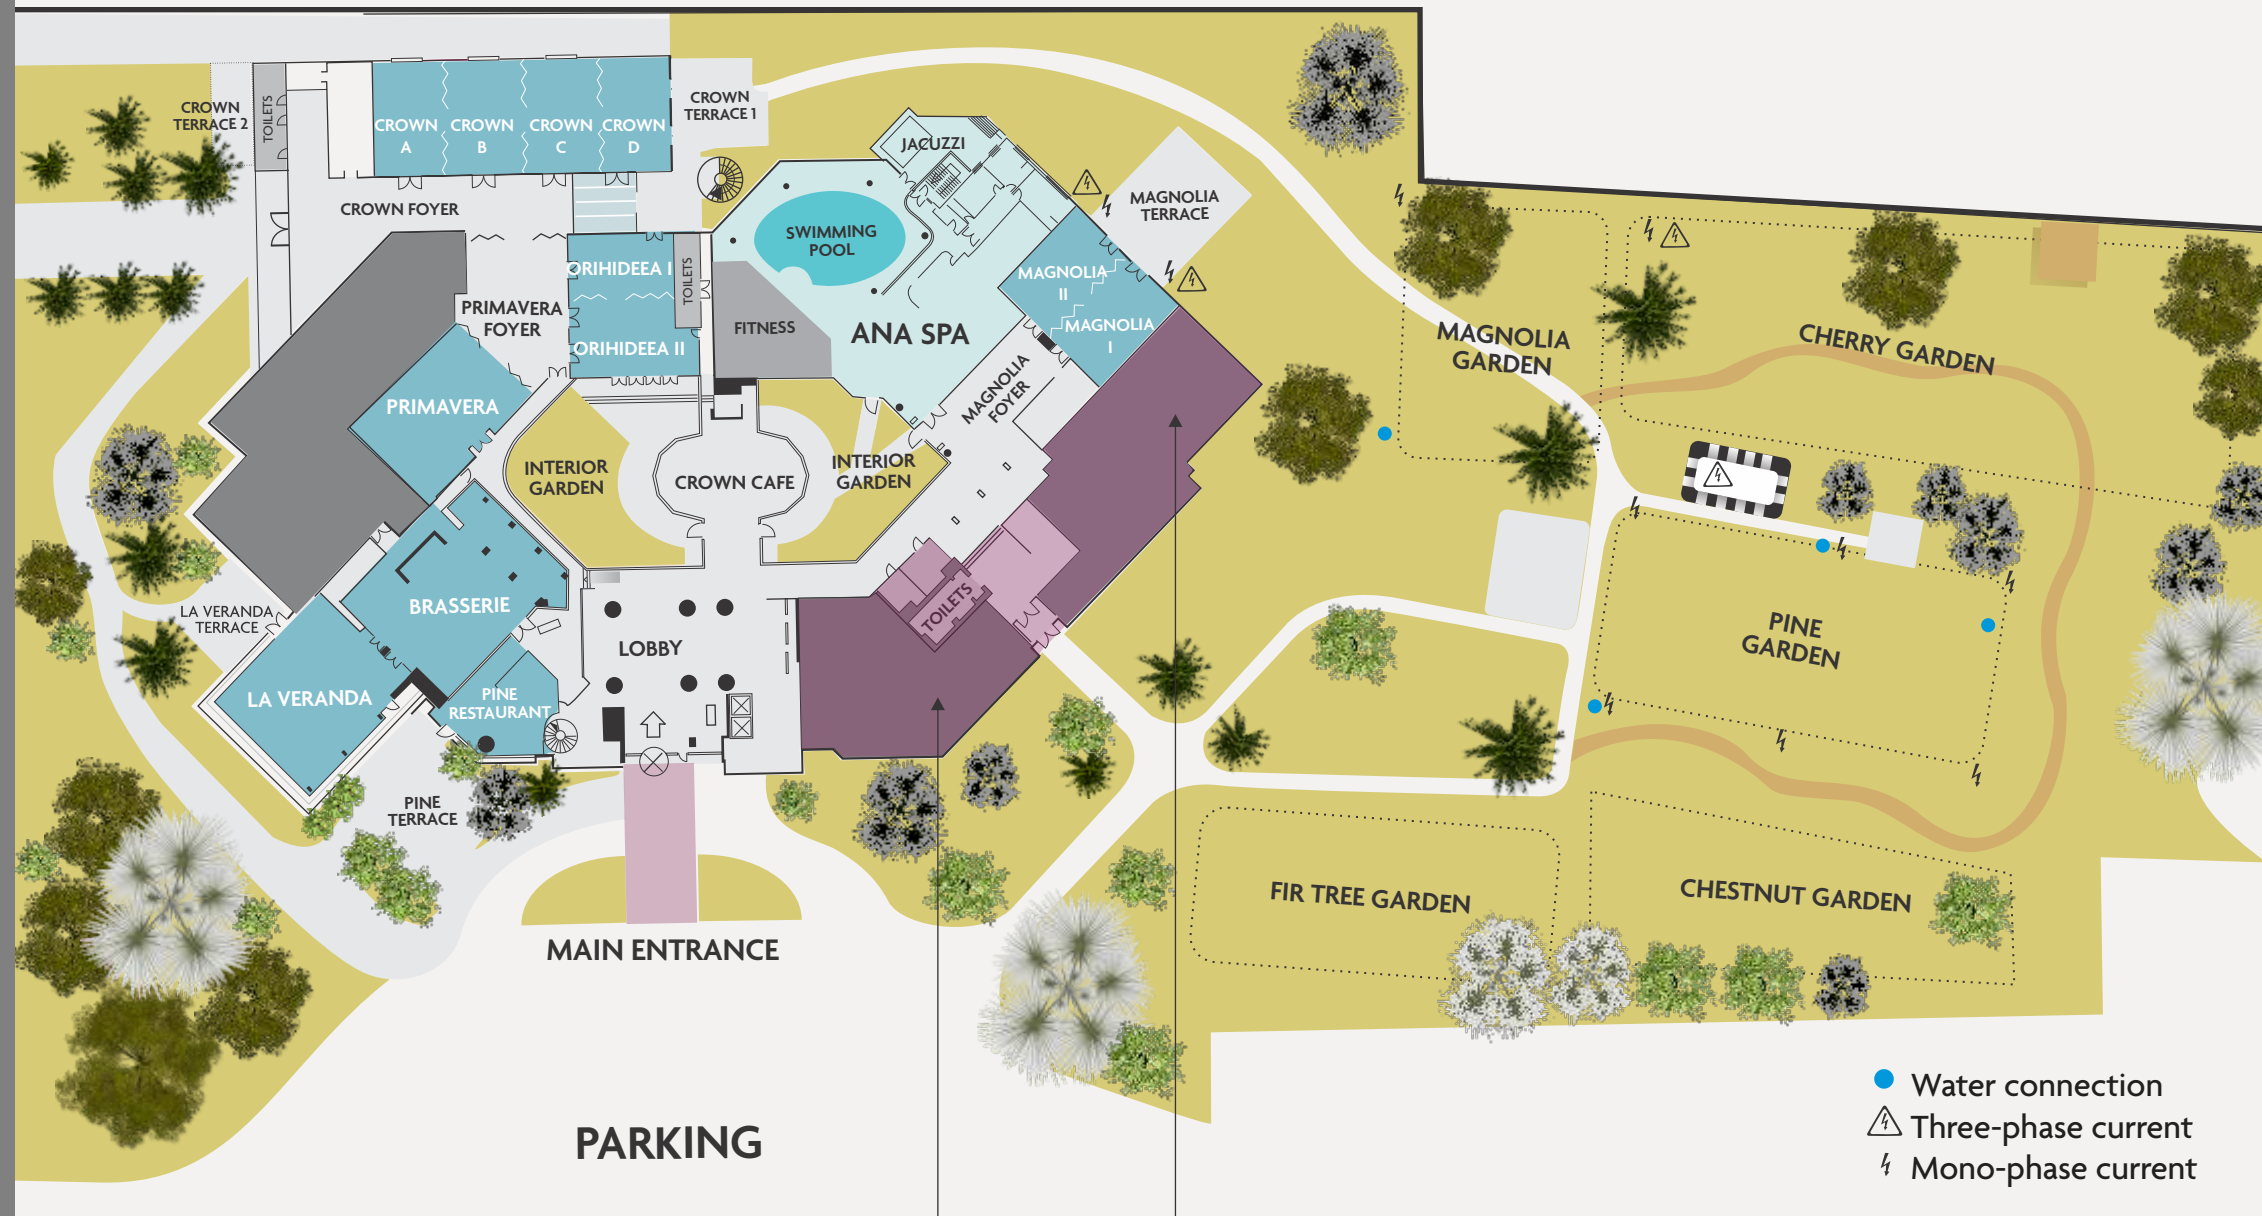

GROUND FLOOR