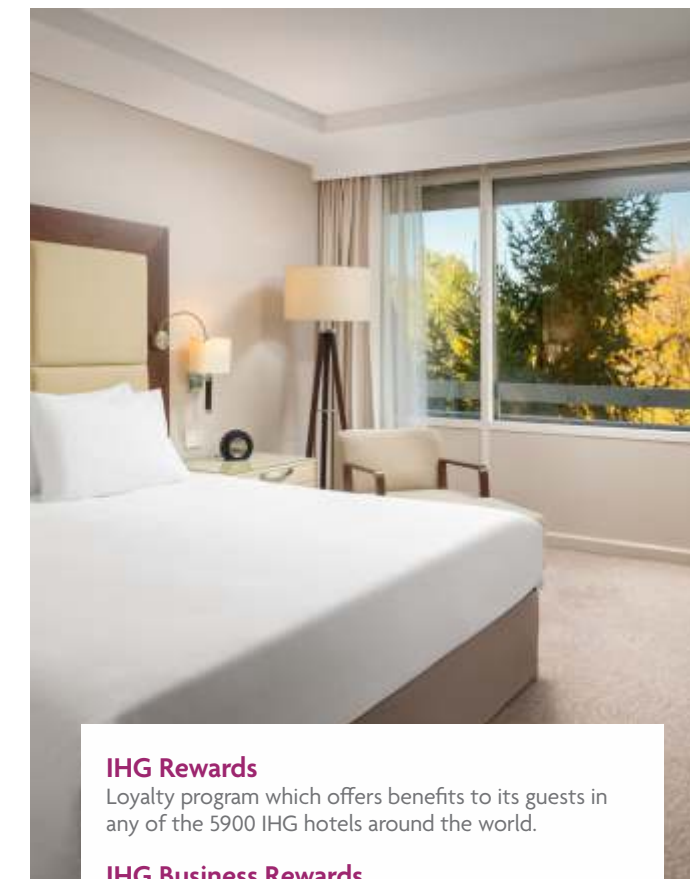

Room facilities:

- Air conditioning
- Cable/satellite TV
- LED TV, Full HD resolution with HDMI & VGA connectivity
- WIFI
- 3 in 1 device: phone charger, alarm clock & Bluetooth speaker
- Iron & ironing board
- Tea & coffee facility
- Desk
- Laptop size safe
- Bath room with tub/shower
- Bath robes & slippers
- Mini bar
- Baby crib/extra bed – upon request
- Room service
- Two AC charging stations, 22 kW power using a type 2 connector.

ANA SPA

Fitness & Dojo studio
 Spa therapies and massages
 Swimming pool, Hammam, Jacuzzi
 Tanning area during summer

IHG Rewards

Loyalty program which offers benefits to its guests in any of the 5900 IHG hotels around the world.