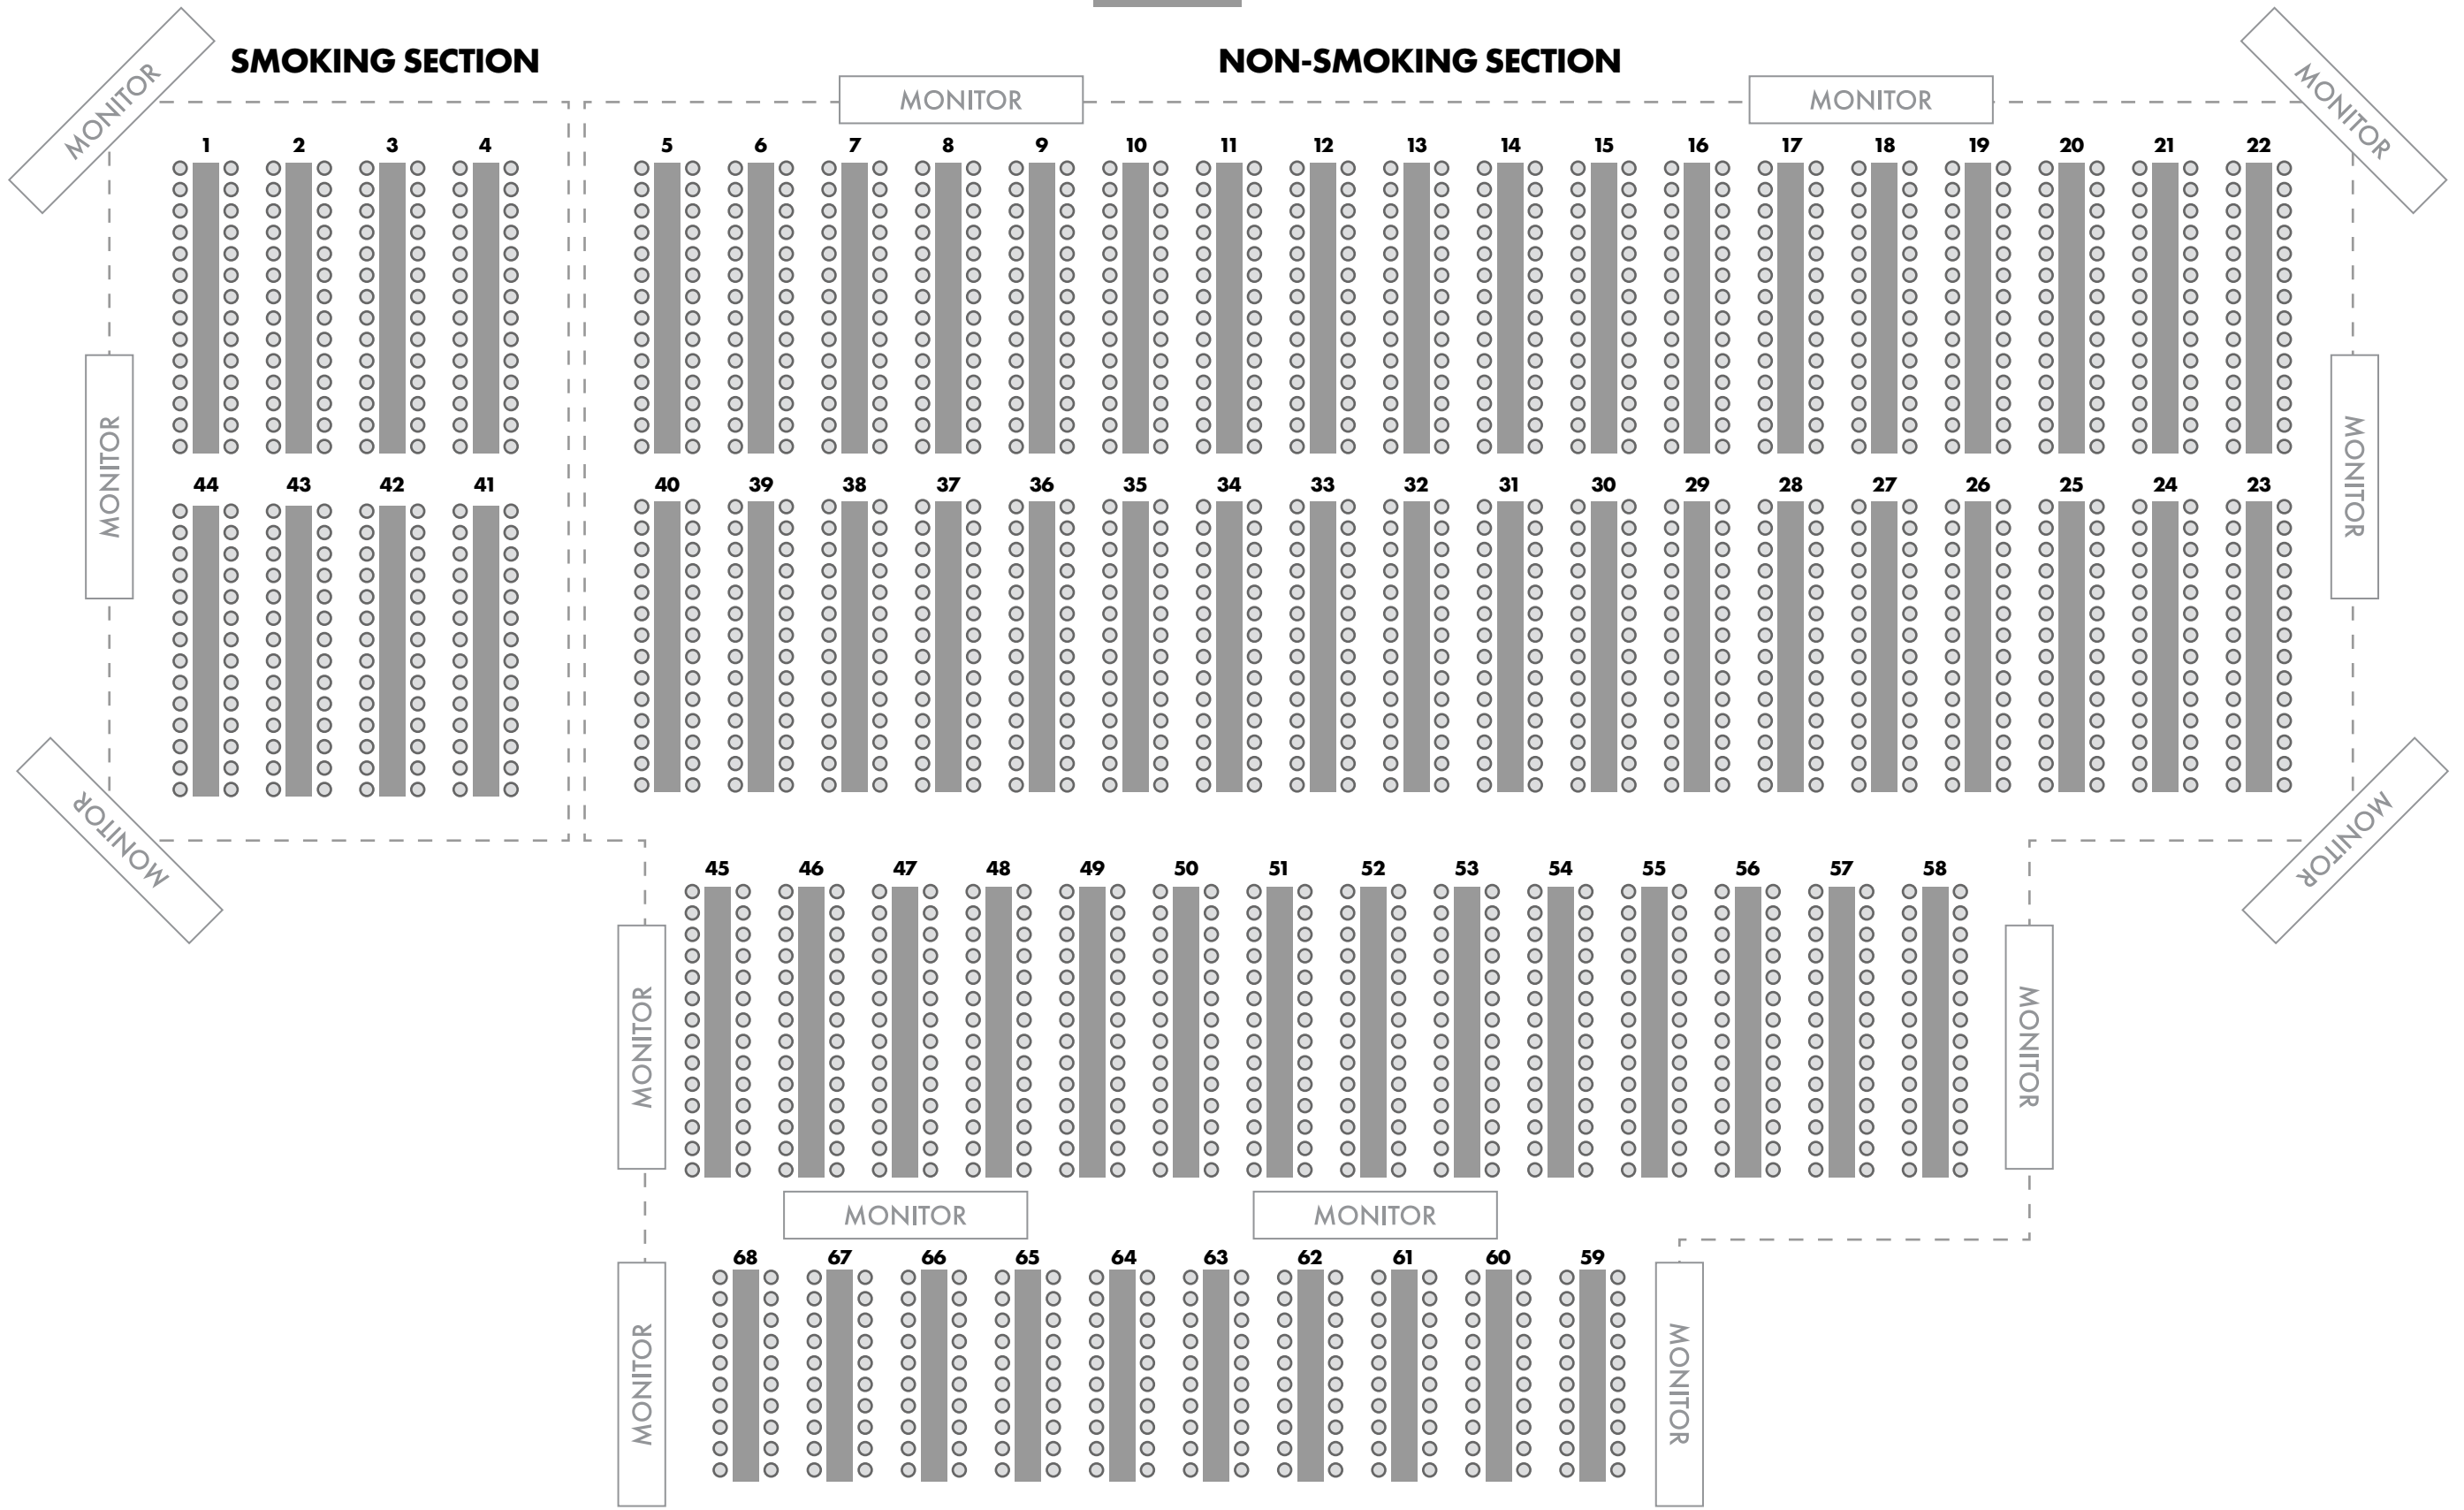

# BINGO BLOWOUT SEATING MAP

For Tickets & Up To Date Seat Availability  
Please Call 1-800-468-4388.

CALLER  
TABLE

\*Subject to change/ Map Not to Scale