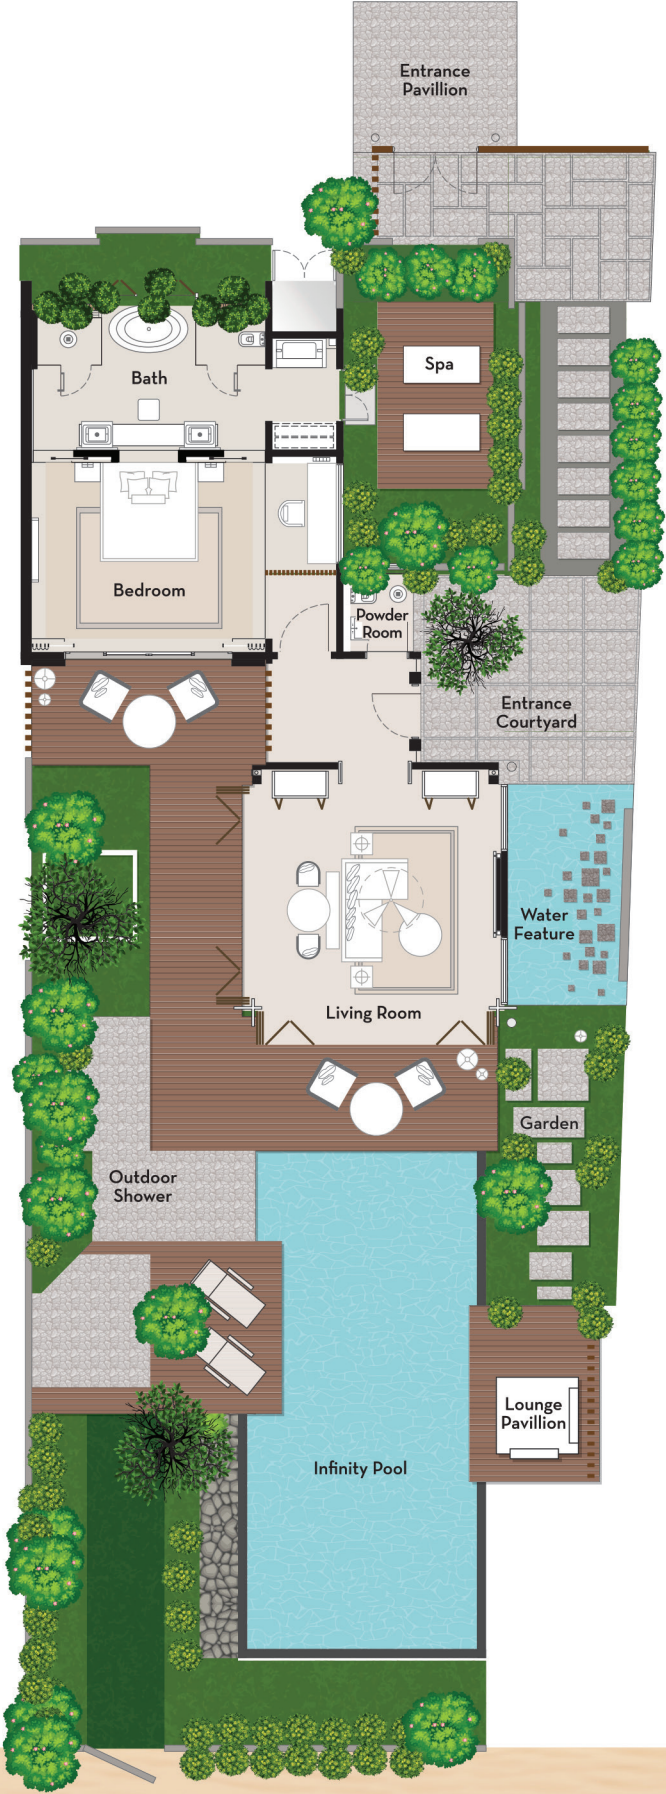

# Princess Beach Villa

490 SQM • 5274 SQFT

Beach